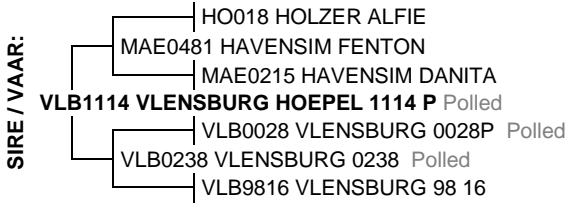

OFFICIAL RECORD / AMPTELIIKE REKORD
Vlensburg_Veilina_29/08/2019

VLENSBURG LIZELLE 1319 P (AI)

VLB1319

Lot. 40

HM VILJOEN,VLENSBURG POSBUS 500 PARYS 9585 TEL:27826554262

SIMMENTALER

Birth Date: 2013/03/26   Simdex: 91   Star: Reg. Status: REG   FEMALE/VROULIK
Age: 77 months   Days Open: 157   Inspection Date: 2016/03/07
Herdbook: SP   Calvings: 4   Reg. No: 102562048
Horn: Polled   Calving dates: 15/10/16 16/09/03 17/10/31 19/03/25