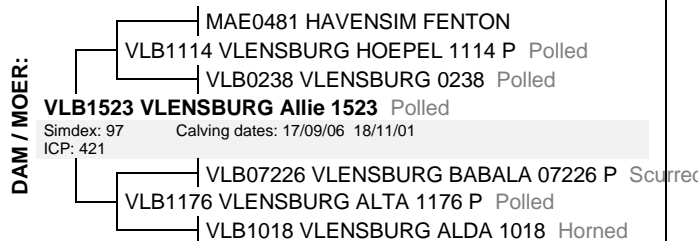

July 2019 South African Simmentaler GROUP BREEDPLAN

Simmentaler SA - www.simmentaler.org / info@simmentaler.org / 051 446 0580/2

2019	CED	CEM	BW	200	400	600	MCW	MILK	SC	DC	EMA	IMF%	RBY%	SFL	SGF	TS
EBV	+7.8	+2.1	-0.9	+10	+10	+7	-5	+1	+0.0	--	--	--	--	+69	+61	+85
ACC	40%	33%	71%	66%	67%	64%	61%	42%	41%							
BREED	+0.8	+1.0	+1.4	+17	+27	+33	+34	+5	+0.4	-0.5	+0.3	+0.1	+0.2	+56	+111	+138

Seller's remarks / Verkoper se kommentaar:

Swaar dragtig , multiparing met Simbra bulle VLB16300 , VLB16321C en VLB16327C.

R _____

OFFICIAL RECORD / AMPTELIIKE REKORD
Vleensburg.Vellina. 29/08/2019

VLENSBURG LULU 1726 (AI)

VLB1726

Lot. 97

HM VILJOEN,VLENSBURG POSBUS 500 PARYS 9585 TEL:27826554262

SIMMENTALER

Birth Date: 2017/09/06
Age: 23 months
Herdbook: SP
Horn:

Simdex:
Days Open:
Calvings:
Calving dates:

Star:
Reg. Status: CBK
Not yet inspected

FEMALE/VROULIK
Reg. No: 103106183