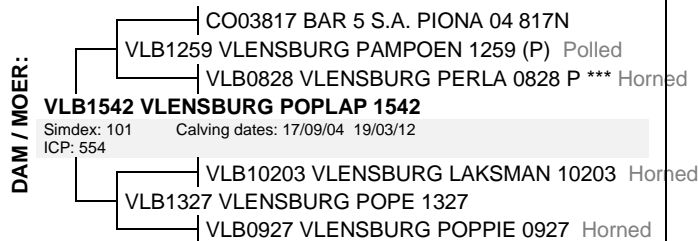

OFFICIAL RECORD / AMPTELIIKE REKORD
Vleensburg.Vellina. 29/08/2019

VLENSBURG PEPSI 1723 (AI)

VLB1723

Lot. 95

HM VILJOEN,VLENSBURG POSBUS 500 PARYS 9585 TEL:27826554262

SIMMENTALER

Birth Date: 2017/09/04
Age: 23 months
Herdbook: SP
Horn:

Simdex:
Days Open:
Calvings:
Calving dates:

Star:
Reg. Status: CBK
Not yet inspected

FEMALE/VROULIK
Reg. No: 103106100

July 2019 South African Simmentaler GROUP BREEDPLAN

Simmentaler SA - www.simmentaler.org / info@simmentaler.org / 051 446 0580/2

2019	CED	CEM	BW	200	400	600	MCW	MILK	SC	DC	EMA	IMF%	RBY%	SFL	SGF	TS
EBV	+6.9	+4.6	-0.3	+15	+21	+23	+18	-1	-0.6	--	+0.3	--	+0.2	+68	+79	+136
ACC	39%	33%	70%	66%	67%	63%	59%	39%	42%		30%		34%			
BREED	+0.8	+1.0	+1.4	+17	+27	+33	+34	+5	+0.4	-0.5	+0.3	+0.1	+0.2	+56	+111	+138

Seller's remarks / Verkoper se kommentaar:

Swaar dragtig , multiparing met Simbra bulle VLB16300 , VLB16321C en VLB16327C.

R _____

OFFICIAL RECORD / AMPTELIIKE REKORD
Vleensburg.Vellina. 29/08/2019

VLENSBURG ALNA 1725 (AI)

VLB1725

Lot. 96

HM VILJOEN,VLENSBURG POSBUS 500 PARYS 9585 TEL:27826554262

SIMMENTALER

Birth Date: 2017/09/06
Age: 23 months
Herdbook: SP
Horn:

Simdex:
Days Open:
Calvings:
Calving dates:

Star:
Reg. Status: CBK
Not yet inspected

FEMALE/VROULIK
Reg. No: 103106175