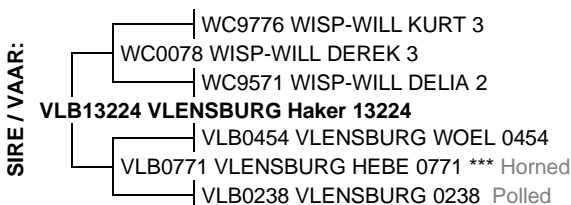

July 2019 South African Simmentaler GROUP BREEDPLAN

Simmentaler SA - www.simmentaler.org / info@simmentaler.org / 051 446 0580/2

2019	CED	CEM	BW	200	400	600	MCW	MILK	SC	DC	EMA	IMF%	RBY%	SFL	SGF	TS
EBV	+1.3	-0.9	+2.6	+22	+41	+51	+54	+5	+0.8	-1.0	+1.5	+0.0	+0.8	+91	+172	+227
ACC	39%	34%	68%	66%	67%	69%	63%	43%	43%	33%	41%	40%	54%			
BREED	+0.8	+1.0	+1.4	+17	+27	+33	+34	+5	+0.4	-0.5	+0.3	+0.1	+0.2	+56	+111	+138

Seller's remarks / Verkoper se kommentaar:

Swaar dragtig , multiparing met Simbra bulle VLB16300 , VLB16321C en VLB16327C.

R _____