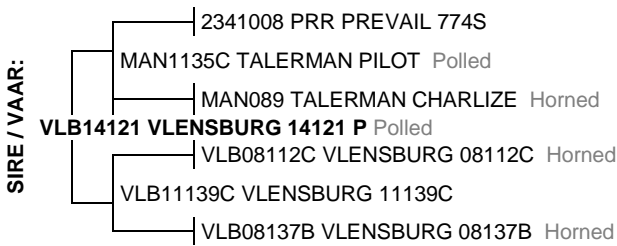

Birth Date: 2017/09/22 DNA: C19-06140, SV
Age: 23 months
Herdbook: SP
Horn: Polled

Reg. Status: REG
Inspection Date: 2019/06/04

MALE/MANLIK

Reg. No: 172434144

June 2019 South African Simbra GROUP BREEDPLAN EBVS