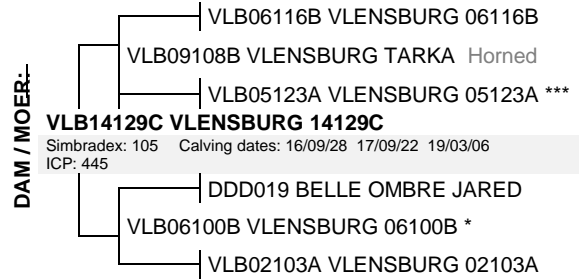

Birth Date: 2017/09/22 DNA: C19-06140, SV
Age: 23 months
Herdbook: SP
Horn: Polled

Reg. Status: REG
Inspection Date: 2019/06/04

MALE/MANLIK

Reg. No: 172434144

June 2019 South African Simbra GROUP BREEDPLAN EBVS