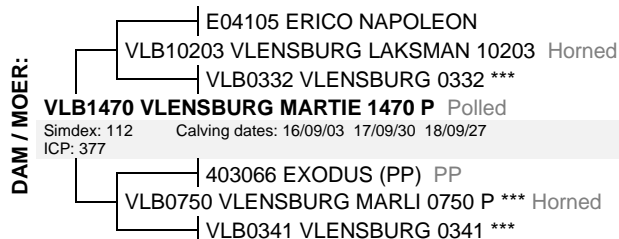

July 2019 South African Simmentaler GROUP BREEDPLAN

Simmentaler SA - www.simmentaler.org / info@simmentaler.org / 051 446 0580/2

2019	CED	CEM	BW	200	400	600	MCW	MILK	SC	DC	EMA	IMF%	RBY%	SFL	SGF	TS
EBV	+7.4	-0.4	-0.3	+20	+34	+40	+49	+1	-0.1	-0.7	-1.6	+0.4	+0.4	+40	+109	+167
ACC	39%	34%	70%	65%	67%	64%	61%	42%	42%	30%	33%	36%	41%			
BREED	+0.8	+1.0	+1.4	+17	+27	+33	+34	+5	+0.4	-0.5	+0.3	+0.1	+0.2	+56	+111	+138

Seller's remarks / Verkoper se kommentaar:

Versbul met uitstekende groei en melk.

R _____

OFFICIAL RECORD / AMPTELIKE REKORD
Vleensburg, Vellina, 29/08/2019

VLENSBURG LANK 17250

VLB17250

Lot. 91

HM VILJOEN, VLENSBURG POSBUS 500 PARYS 9585 TEL:27826554262

SIMMENTALER

Birth Date: 2017/10/05
Age: 22 months
Herdbook: SP
Horn: Polled

DNA: C19-06155, SV

Reg. Status: REG
Inspection Date: 2019/06/04

MALE/MANLIK
Reg. No: 103106894