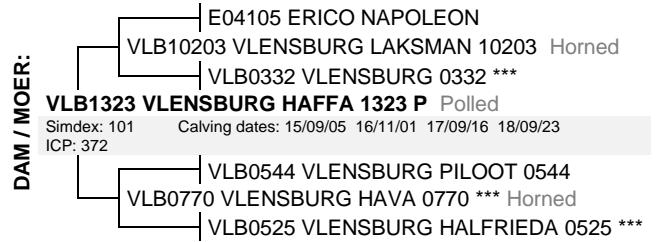

OFFICIAL RECORD / AMPTELIKE REKORD
Vlensburg Vellina - 29/08/2019

VLENSBURG Halm 172281 (AI)

VLB172281

Lot. 49

HM VILJOEN, VLENSBURG POSBUS 500 PARYS 9585 TEL: 27826554262

SIMMENTALER

Birth Date: 2017/09/16

DNA: C19-06144, SV

Reg. Status: REG

MALE/MANLIK

Age: 23 months

Inspection Date: 2019/06/04

Herdbook: SP

Reg. No: 103106415

Horn: Polled