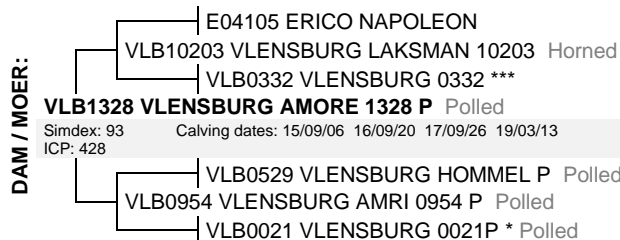

SIMMENTALER

Birth Date: 2015/09/06 Simdex: 109 Star: Reg. Status: REG FEMALE/VROULIK
 Age: 47 months Days Open: 292 Inspection Date: 2018/05/11
 Herdbook: SP Calvings: 2
 Horn: Polled Calving dates: 17/10/10 18/11/10 Reg. No: 102880523