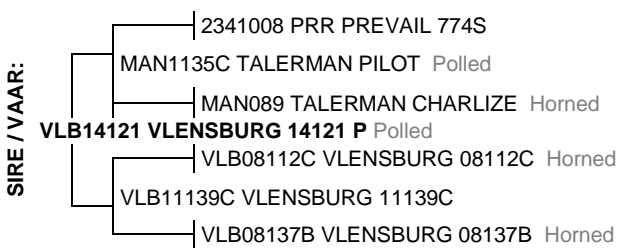

VLENSBURG 17308

VLB17308

Lot. 23

HM VILJOEN, POSBUS 500 PARYS 9585 TEL:27826554262

SIMBRA

Birth Date: 2017/09/18

DNA: C19-06138, SV

Reg. Status: REG

MALE/MANLIK

Age: 23 months

Inspection Date: 2019/06/04

Herdbook: SP

Reg. No: 172434094

Horn: