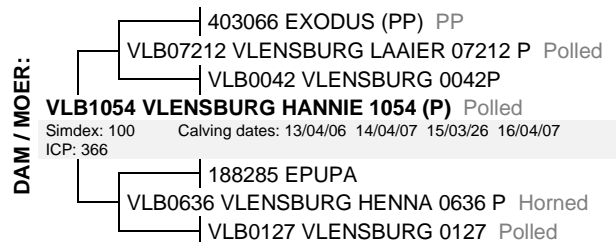

SIMMENTALER

Birth Date: 2015/03/26 Simdex: 86 Star: Reg. Status: REG FEMALE/VROULIK
 Age: 53 months Days Open: 166 Inspection Date: 2018/05/11
 Herdbook: SP Calvings: 2 Reg. No: 102816477
 Horn: Calving dates: 17/09/11 19/03/16