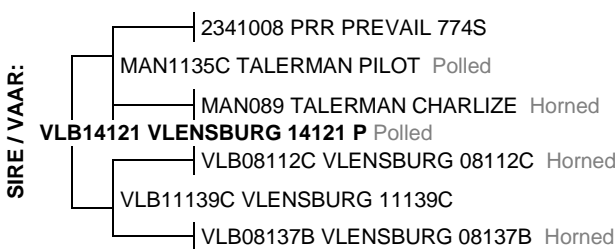

SIMBRA

Birth Date: 2017/09/11 DNA: C19-06135, SV
Age: 23 months
Herdbook: SP
Horn: Polled

Reg. Status: REG
Inspection Date: 2019/06/04

MALE/MANLIK

Reg. No: 172433963

June 2019 South African Simbra GROUP BREEDPLAN EBVS