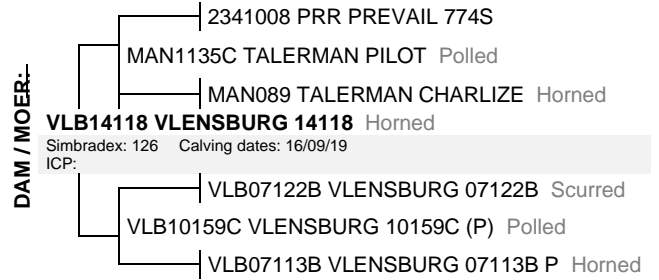

SIMBRA

Birth Date: 2016/09/19 Simbradex: 128 Star: Reg. Status: REG FEMALE/VROULIK
 Age: 35 months Days Open: 351 Inspection Date: 2019/06/04
 Herdbook: SP Calvings: 1 Reg. No: 172314338
 Horn: Calving dates: 18/09/12