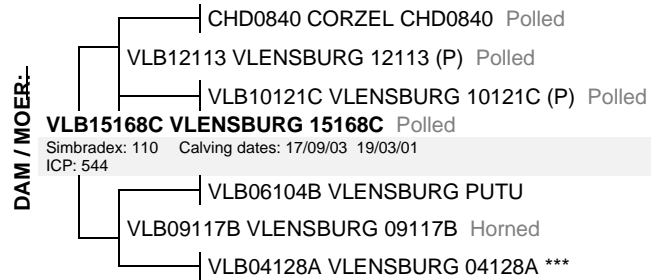

OFFICIAL RECORD / AMPTELIKE REKORD
Vlensburg, Vaillana - 29/08/2019

VLENSBURG 17300C (AI)

VLB17300C

Lot. 52

HM VILJOEN, POSBUS 500 PARYS 9585 TEL:27826554262

SIMBRA

Birth Date: 2017/09/03 DNA: C19-06132, SV
Age: 23 months
Herdbook: F3
Horn: Polled

Reg. Status: REG
Inspection Date: 2019/06/04

MALE/MANLIK

Reg. No: 172433864

June 2019 South African Simbra GROUP BREEDPLAN EBVS

Simbra SA - www.simbra.org / info@simbra.org / 051 446 0580/2

2019	BW	200	400	600	MCW	MILK	SC	DC	EMA	IMF%	RBY%	SFL	NG	SW
EBV	+3.6	+27	+38	+53	+75	+0	+0.5	--	+0.2	--	+0.5	+170	+84	+109
ACC	73%	70%	70%	65%	51%	32%	44%		25%		29%			
BREED	+1.2	+16	+23	+30	+33	+4	+0.6	-1.1	+0.1	+0.0	+0.2	+155	+69	+111

Seller's remarks / Verkoper se kommentaar:

Bul met uitstekende groei.

R _____

OFFICIAL RECORD / AMPTELIKE REKORD
Vlensburg, Vaillana - 29/08/2019

VLENSBURG 17301B (AI)

VLB17301B

Lot. 53

HM VILJOEN, POSBUS 500 PARYS 9585 TEL:27826554262

SIMBRA

Birth Date: 2017/09/04 DNA: C19-06133, SV
Age: 23 months
Herdbook: F2
Horn: Polled

Reg. Status: REG
Inspection Date: 2019/06/04

MALE/MANLIK

Reg. No: 172433880