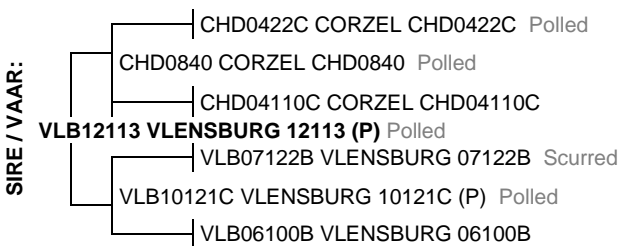

SIMBRA

Birth Date: 2015/10/11 Simbradex: 119 Star: Reg. Status: REG FEMALE/VROULIK
 Age: 46 months Days Open: 305 Inspection Date: 2018/05/11
 Herdbook: F3 Calvings: 2 Reg. No: 172203218
 Horn: Polled Calving dates: 17/09/07 18/10/28