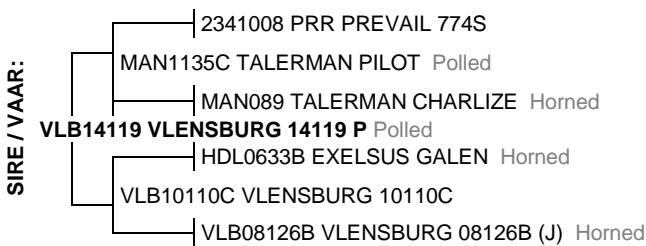

Birth Date: 2017/09/22 DNA: C19-06141, SV
Age: 23 months
Herdbook: F3
Horn: Scurred

Reg. Status: REG
Inspection Date: 2019/06/04

MALE/MANLIK

Reg. No: 172434151

June 2019 South African Simbra GROUP BREEDPLAN EBVS