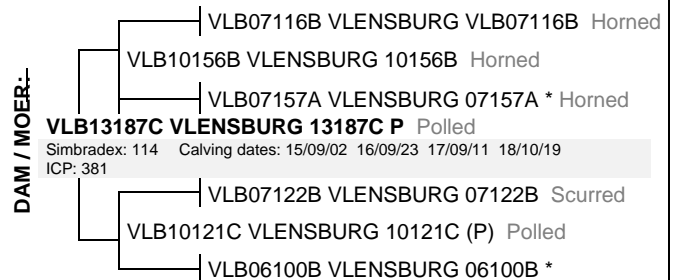

SIMBRA

Birth Date: 2017/09/11 DNA: C19-06135, SV
Age: 23 months
Herdbook: SP
Horn: Polled

Reg. Status: REG
Inspection Date: 2019/06/04

MALE/MANLIK

Reg. No: 172433963

June 2019 South African Simbra GROUP BREEDPLAN EBVS