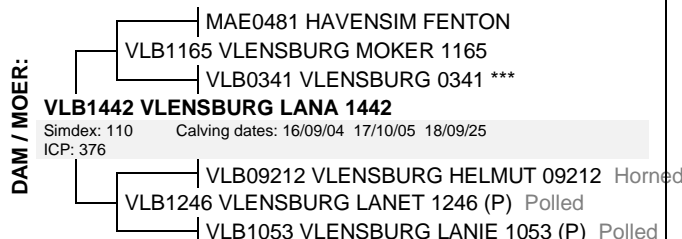

SIMMENTALER

Birth Date: 2017/10/05
Age: 22 months
Herdbook: SP
Horn: Polled

DNA: C19-06155, SV

Reg. Status: REG
Inspection Date: 2019/06/04

MALE/MANLIK
Reg. No: 103106894

July 2019 South African Simmentaler GROUP BREEDPLAN