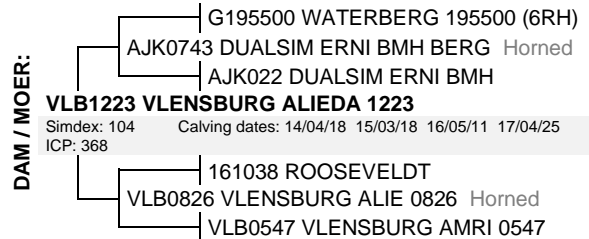

June 2019 South African Simbra GROUP BREEDPLAN EBVS

Simbra SA - www.simbra.org / info@simbra.org / 051 446 0580/2

2019	BW	200	400	600	MCW	MILK	SC	DC	EMA	IMF%	RBY%	SFL	NG	SW
EBV	+1.7	+19	+28	+45	+69	-3	+0.7	-0.3	-0.3	-0.2	+0.4	+101	+64	+44
ACC	78%	76%	75%	76%	74%	62%	37%	35%	37%	47%	49%			
BREED	+1.2	+16	+23	+30	+33	+4	+0.6	-1.1	+0.1	+0.0	+0.2	+155	+69	+111

Seller's remarks / Verkoper se kommentaar:

Swaar dragtig , multiparing met Simbra bulle VLB16307A , VLB16308A en VLB16316A.

R

VLENSBURG Alma 1428

VLB1428

Lot. 13

HM VILJOEN, VLENSBURG POSBUS 500 PARYS 9585 TEL: 27826554262

SIMMENTALER

Birth Date: 2014/04/18 Simdex: 102 Star: Reg. Status: REG FEMALE/VROULIK
 Age: 64 months Days Open: 346 Inspection Date: 2017/05/11
 Herdbook: SP Calvings: 3 Reg. No: 102671898
 Horn: Calving dates: 16/09/05 17/10/02 18/09/17