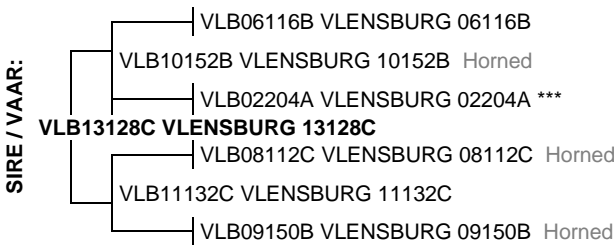

SIMBRA

Birth Date: 2016/09/19 Simbradex: 128 Star: Reg. Status: REG FEMALE/VROULIK
 Age: 35 months Days Open: 351 Inspection Date: 2019/06/04
 Herdbook: SP Calvings: 1 Reg. No: 172314338
 Horn: Calving dates: 18/09/12