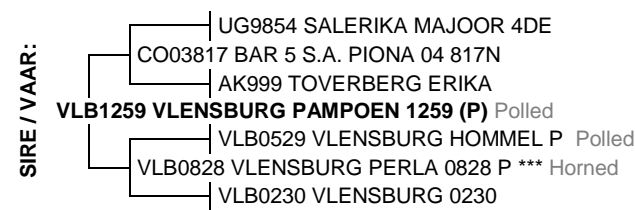

VLENSBURG LIZELLE 1653

VLB1653

Lot. 84

HM VILJOEN,VLENSBURG POSBUS 500 PARYS 9585 TEL:27826554262

SIMMENTALER

Birth Date: 2016/10/04   Simdex: 115,   Star: Reg. Status: REG   FEMALE/VROULIK
Age: 46 months   Days last calved: 338   ICP: 387   Inspection Date: 2019/06/04
Herdbook: SP   Calvings: 2   Reg. No: 103002176
Horn: Polled   Calving dates: 18/09/02 19/09/24