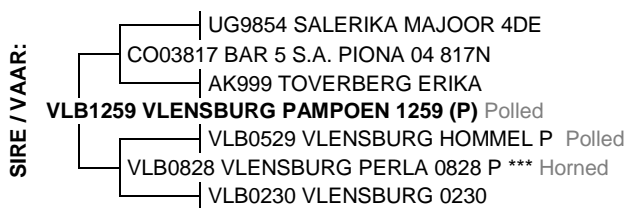

SIMMENTALER

Birth Date: 2016/11/06 Simdex: 121, Star: Reg. Status: REG FEMALE/VROULIK
 Age: 45 months Days last calved: 666 ICP: Inspection Date: 2019/06/04
 Herdbook: SP Calvings: 1 Reg. No: 103006284
 Horn: Polled Calving dates: 18/10/31