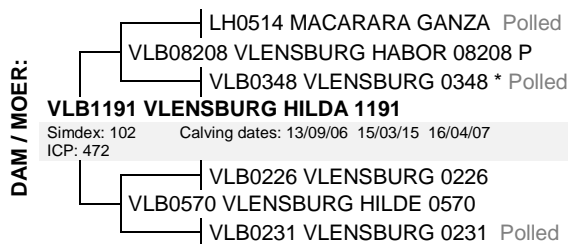

VLENSBURG Helna 1515 (AI)

VLB1515

Lot. 61

HM VILJOEN,VLENSBURG POSBUS 500 PARYS 9585 TEL:27826554262

SIMMENTALER

Birth Date: 2015/03/15   Simdex: 99   Star: Reg. Status: REG   FEMALE/VROULIK
Age: 65 months   Days last calved: 331   ICP: 370   Inspection Date: 2018/05/11
Herdbook: SP   Calvings: 3   Reg. No: 102816410
Horn: Calving dates: 17/09/22 18/10/05 19/10/01