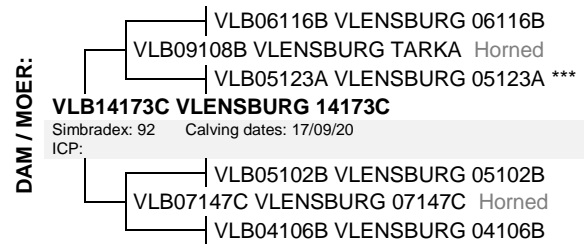

SIMBRA

Birth Date: 2017/09/20 **Simbradex:** 109 **Star:** **Reg. Status:** REG **FEMALE/VROULIK**
 Age: 35 months **Days last calved:** 162 **ICP:** **Inspection Date:** 2020/05/05
Herdbook: SP **Calvings:** 1 **Reg. No:** 172434128
Horn: Polled **Calving dates:** 20/03/18