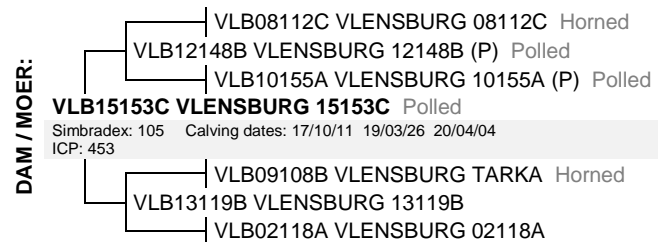

SIMBRA

Birth Date: 2017/10/11 **Simbradex:** 109 **Star:** **Reg. Status:** REG **FEMALE/VROULIK**
 Age: 34 months **Days last calved:** 138 **ICP:** **Inspection Date:** 2020/05/05
Herdbook: SP **Calvings:** 1 **Reg. No:** 172434235
Horn: Polled **Calving dates:** 20/04/11