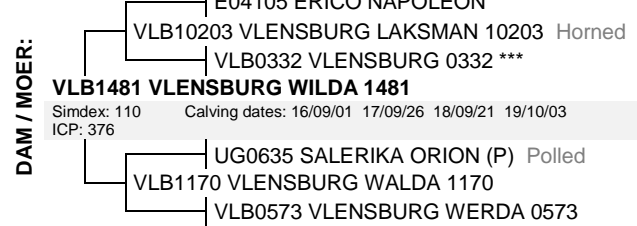

VLENSBURG WILNA 1828

VLB1828

Lot. 108

HM VILJOEN, VLENSBURG POSBUS 500 PARYS 9585 TEL: 27826554262

SIMMENTALER

Birth Date: 2018/09/21 Simdex: , Star: Reg. Status: CBK FEMALE/VROULIK
 Age: 23 months Days last calved: ICP: Not yet inspected
 Herdbook: SP Calvings: Reg. No: 103218814
 Horn: Calving dates: