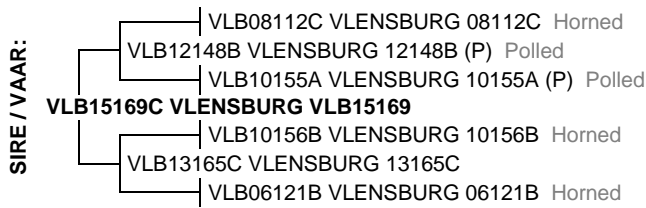

SIMBRA

Birth Date: 2018/09/13 DNA: 553397 U, SV
Age: 23 months
Herdbook: F1
Horn:

Reg. Status: REG
Inspection Date: 2020/05/05

MALE/MANLIK

Reg. No: 172703498

July 2020 South African Simbra BREEDPLAN EBVS

Simbra SA - www.simbra.org / info@simbra.org / 051 446 0580/2