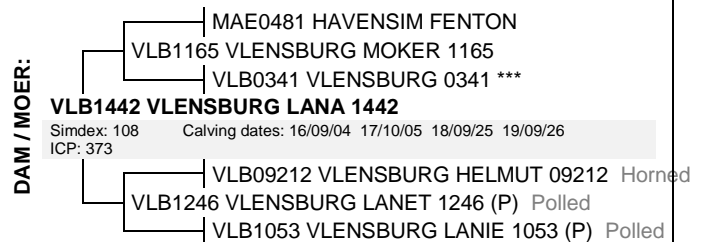

Lot. 36

HM VILJOEN,VLENSBURG POSBUS 500 PARYS 9585 TEL:27826554262

SIMMENTALER

Birth Date: 2018/09/25 DNA: C19-06716, SV
Age: 23 months
Herdbook: SP
Horn:

Reg. Status: REG
Inspection Date: 2020/05/04

MALE/MANLIK
Reg. No: 103218913