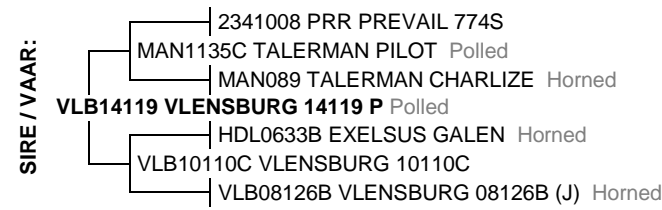

July 2020 South African Simbra BREEDPLAN EBVS

Simbra SA - www.simbra.org / info@simbra.org / 051 446 0580/2

2020	BW	200	400	600	MCW	MILK	SC	DC	EMA	IMF%	RBY%	SFL	NG	SW
EBV	+0.2	+10	+29	+30	+42	+1	+0.9	--	+0.3	--	+0.7	+180	+55	+40
ACC	72%	68%	68%	64%	53%	37%	28%		24%		29%			
BREED	+1.2	+17	+26	+33	+36	+4	+0.8	-1.1	+0.2	+0.0	+0.2	+176	+75	+123