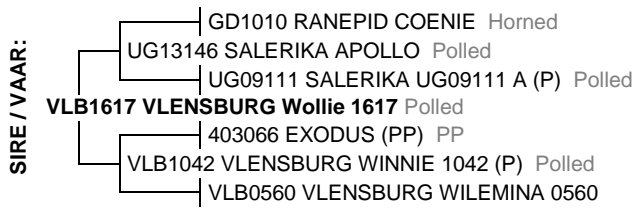

VLENSBURG HOMPER 18217

VLB18217

Lot. 34

HM VILJOEN,VLENSBURG POSBUS 500 PARYS 9585 TEL:27826554262

SIMMENTALER

Birth Date: 2018/09/21 DNA: C19-06712, SV
Age: 23 months
Herdbook: SP
Horn:

Reg. Status: REG
Inspection Date: 2020/05/04

MALE/MANLIK
Reg. No: 103218806

July 2020 South African Simmentaler BREEDPLAN

Simmentaler SA - www.simmentaler.org / info@simmentaler.org / 051 446 0580/2

2020	CED	CEM	BW	200	400	600	MCW	MILK	SC	DC	EMA	IMF%	RBY%	SBI (R)	SPI (R)
EBV	-1.7	+1.1	+1.0	+12	+12	+21	+15	+4	+0.6	--	--	--	--	+385	+380
ACC	36%	31%	69%	65%	66%	68%	62%	41%	35%						
BREED	+0.8	+0.8	+1.4	+17	+26	+32	+33	+5	+0.4	-0.7	+0.2	+0.1	+0.2	+491	+478

Seller's remarks / Verkoper se kommentaar:
n Mediumraambul wat op verse gebruik kan word

R _____

VLENSBURG LOTTO 15219 (A)

VLB15219

Lot. 35

HM VILJOEN,VLENSBURG POSBUS 500 PARYS 9585 TEL:27826554262

SIMMENTALER

Birth Date: 2015/09/24 DNA: 558822 U, SV
Age: 59 months
Herdbook: SP
Horn: Polled

Reg. Status: REG
Inspection Date: 2017/05/11

MALE/MANLIK
Reg. No: 102880788