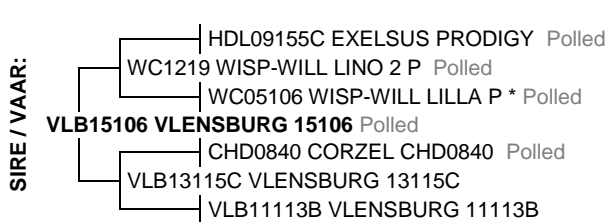

SIMBRA

Birth Date: 2016/09/14 DNA: C18-11231, SV
Age: 47 months
Herdbook: F1
Horn:

Reg. Status: REG
Inspection Date: 2017/09/28

MALE/MANLIK

Reg. No: 172315459

July 2020 South African Simbra BREEDPLAN EBVS

Simbra SA - www.simbra.org / info@simbra.org / 051 446 0580/2

SIMBRA

Birth Date: 2018/09/27 DNA: C19-06699, SV
Age: 23 months
Herdbook: F2
Horn:

Reg. Status: REG
Inspection Date: 2020/05/05

MALE/MANLIK

Reg. No: 172547614

July 2020 South African Simbra BREEDPLAN EBVS

Simbra SA - www.simbra.org / info@simbra.org / 051 446 0580/2