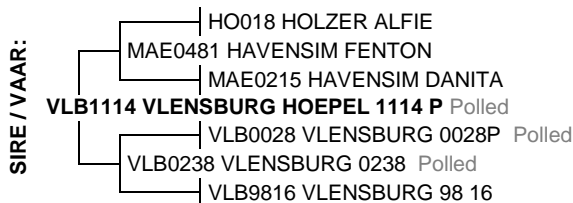

SIMMENTALER

Birth Date: 2015/03/15 Simdex: 99 Star: Reg. Status: REG FEMALE/VROULIK
 Age: 65 months Days last calved: 331 ICP: 370 Inspection Date: 2018/05/11
 Herdbook: SP Calvings: 3 Reg. No: 102816410
 Horn: Calving dates: 17/09/22 18/10/05 19/10/01