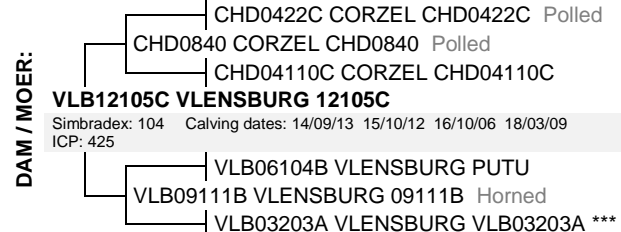

SIMBRA

Birth Date: 2018/03/09 Simbradex: Star: Reg. Status: CBK FEMALE/VROULIK
 Age: 29 months Days last calved: ICP: Not yet inspected
 Herdbook: F3 Calvings: Reg. No: 172503898
 Horn: Calving dates:

July 2020 South African Simbra BREEDPLAN EBVS