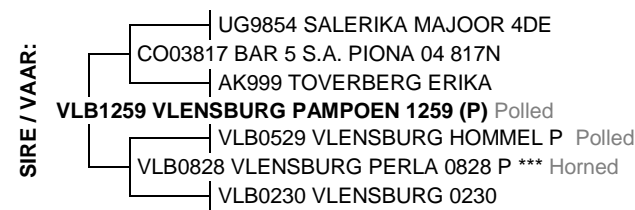

VLENSBURG BETS 1652

VLB1652

Lot. 83

HM VILJOEN,VLENSBURG POSBUS 500 PARYS 9585 TEL:27826554262

SIMMENTALER

Birth Date: 2016/10/02   Simdex: 110,   Star: Reg. Status: REG   FEMALE/VROULIK
Age: 46 months   Days last calved: 272   ICP: 410   Inspection Date: 2019/06/04
Herdbook: SP   Calvings: 2   Reg. No: 103002143
Horn: Polled   Calving dates: 18/10/15 19/11/29