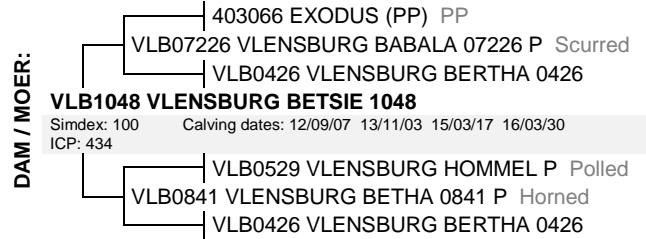

SIMMENTALER

Birth Date: 2013/11/03 Simdex: 109 Star: Reg. Status: REG FEMALE/VROULIK
 Age: 81 months Days last calved: 330 ICP: 373 Inspection Date: 2016/03/07
 Herdbook: SP Calvings: 5 Calving dates: 15/09/03 16/10/16 17/09/16 18/10/11 19/10/02
 Horn: Reg. No: 102622396