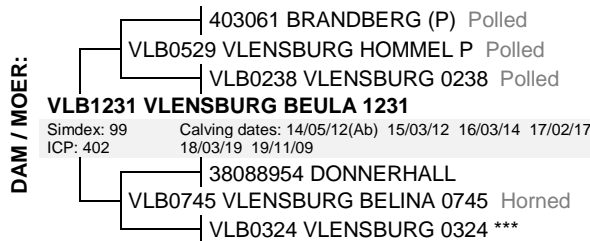

VLENSBURG Blommie 1513 (AI)

VLB1513

Lot. 67

HM VILJOEN,VLENSBURG POSBUS 500 PARYS 9585 TEL:27826554262

SIMMENTALER

Birth Date: 2015/03/12   Simdex: 87   Star: Reg. Status: REG   FEMALE/VROULIK
Age: 65 months   Days last calved: 142   ICP: 376   Inspection Date: 2018/05/11
Herdbook: SP   Calvings: 3   Reg. No: 102816394
Horn: Calving dates: 18/03/17 19/04/04 20/04/07