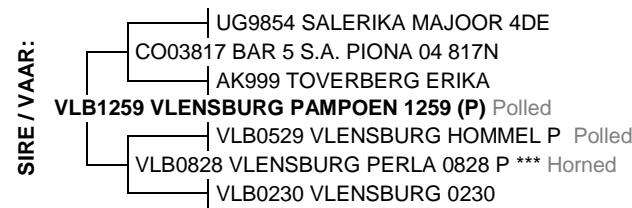

SIMMENTALER

Birth Date: 2016/11/05 Simdex: 112, Star: Reg. Status: REG FEMALE/VROULIK
 Age: 45 months Days last calved: 272 ICP: 424 Inspection Date: 2019/06/04
 Herdbook: SP Calvings: 2 Reg. No: 103006268
 Horn: