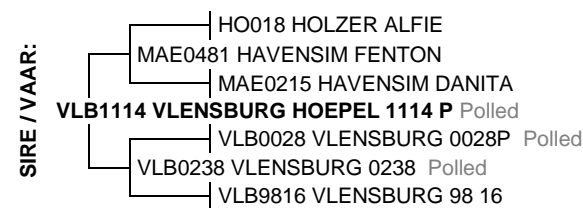

SIMMENTALER

Birth Date: 2013/03/20 Simdex: 97 Star: Reg. Status: REG FEMALE/VROULIK
 Age: 89 months Days last calved: 281 ICP: 384 Inspection Date: 2016/03/07
 Herdbook: SP Calvings: 5 Reg. No: 102562006
 Horn: Polled Calving dates: 15/09/07 16/09/19 17/09/28 18/09/29 19/11/20