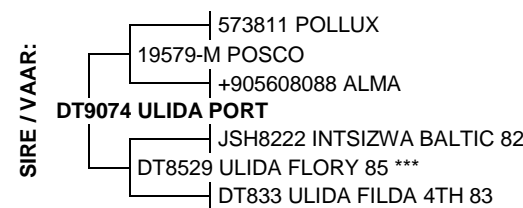

SIMMENTALER

Birth Date: 2013/09/23 Simdex: 108 Star: Reg. Status: REG FEMALE/VROULIK
 Age: 83 months Days last calved: 342 ICP: 354 Inspection Date: 2016/03/07
 Herdbook: SP Calvings: 5 Reg. No: 102622032
 Horn: Calving dates: 15/11/05 16/11/23 17/09/28 18/09/25 19/09/20