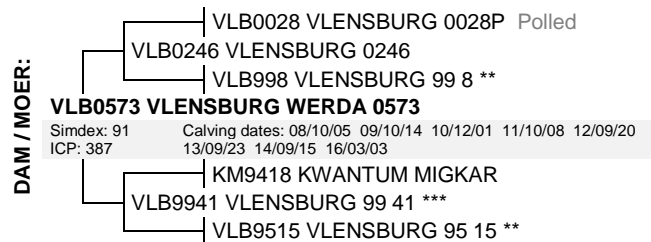

SIMMENTALER

Birth Date: 2013/09/23 Simdex: 107 Star: Reg. Status: REG FEMALE/VROULIK
 Age: 83 months Days last calved: 330 ICP: 369 Inspection Date: 2016/03/07
 Herdbook: SP Calvings: 5 Reg. No: 102622040
 Horn: Calving dates: 15/09/20 16/10/15 17/10/18 18/10/02 19/10/02