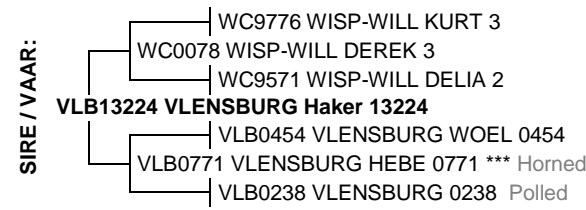

VLENSBURG LALLA 1662

VLB1662

Lot. 73

HM VILJOEN,VLENSBURG POSBUS 500 PARYS 9585 TEL:27826554262

SIMMENTALER

Birth Date: 2016/10/16   Simdex: 99,   Star: Reg. Status: REG   FEMALE/VROULIK
Age: 46 months   Days last calved: 124   ICP: 541   Inspection Date: 2019/06/04
Herdbook: SP   Calvings: 2   Reg. No: 103002325
Horn: Polled   Calving dates: 18/11/01 20/04/25