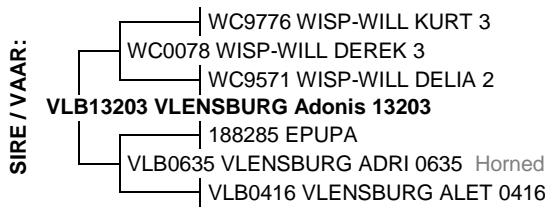

SIMMENTALER

Birth Date: 2017/09/19
Age: 35 months
Herdbook: SP
Horn:

Simdex: ,
Days last calved:
Calvings:
Calving dates:

Star:
ICP:

Reg. Status: REG
Inspection Date: 2020/05/04

FEMALE/VROULIK
Reg. No: 103106464