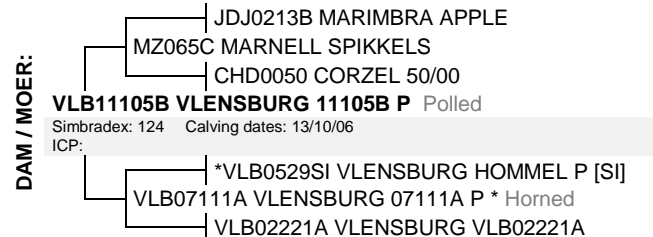

July 2020 South African Simbra BREEDPLAN EBVS

Simbra SA - www.simbra.org / info@simbra.org / 051 446 0580/2

2020	BW	200	400	600	MCW	MILK	SC	DC	EMA	IMF%	RBY%	SFL	NG	SW
EBV	+0.5	+16	+24	+29	+24	+2	+0.2	+4.5	-0.8	+0.0	+0.0	+47	+57	+51
ACC	81%	78%	78%	78%	76%	66%	43%	39%	39%	48%	50%			
BREED	+1.2	+17	+26	+33	+36	+4	+0.8	-1.1	+0.2	+0.0	+0.2	+176	+75	+123

Seller's remarks / Verkoper se kommentaar:

6+ Maande dragtig van Simbrabulle VLB16307A , VLB16308A en VLB16316A

R _____

VLENSBURG 13164C

VLB13164C

Lot. 12

HM VILJOEN, POSBUS 500 PARYS 9585 TEL:27826554262

SIMBRA

Birth Date: 2013/10/06 Simbradex: 111 Star: Reg. Status: REG FEMALE/VROULIK
 Age: 82 months Days last calved: 326 ICP: 371 Inspection Date: 2016/03/07
 Herdbook: F3 Calvings: 5 Reg. No: 171900608
 Horn: Calving dates: 15/09/16 16/09/10 17/09/23 18/10/15 19/10/06

July 2020 South African Simbra BREEDPLAN EBVS

Simbra SA - www.simbra.org / info@simbra.org / 051 446 0580/2

2020	BW	200	400	600	MCW	MILK	SC	DC	EMA	IMF%	RBY%	SFL	NG	SW
EBV	+0.9	+18	+22	+30	+15	+7	+0.9	--	-0.3	+0.1	+0.0	+221	+102	+188
ACC	77%	74%	74%	75%	73%	59%	32%		33%	41%	45%			
BREED	+1.2	+17	+26	+33	+36	+4	+0.8	-1.1	+0.2	+0.0	+0.2	+176	+75	+123