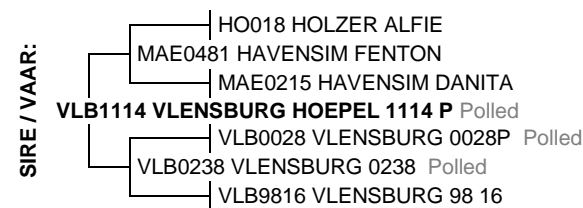

SIMMENTALER

Birth Date: 2013/04/06 Simdex: 101 Star: Reg. Status: REG FEMALE/VROULIK
 Age: 88 months Days last calved: 348 ICP: 368 Inspection Date: 2016/03/07
 Herdbook: SP Calvings: 5 Reg. No: 102529443
 Horn: Polled Calving dates: 15/09/05 16/10/19 17/09/26 18/09/17 19/09/14