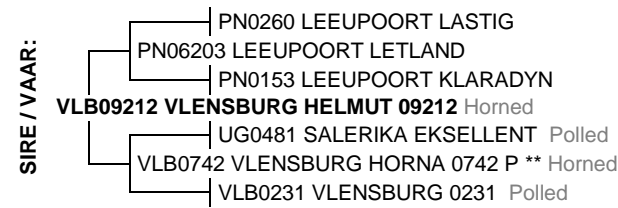

VLENSBURG LANET 1246 (P)

VLB1246

Lot. 1

HM VILJOEN, VLENSBURG POSBUS 500 PARYS 9585 TEL: 27826554262

SIMMENTALER

Birth Date: 2012/09/08 Simdex: 107 Star: Reg. Status: REG FEMALE/VROULIK
 Age: 95 months Days last calved: 1045 ICP: 378 Inspection Date: 2015/05/06
 Herdbook: SP Calvings: 4 Reg. No: 102464648
 Horn: Polled Calving dates: 14/09/11 15/11/15 16/12/08 17/10/17