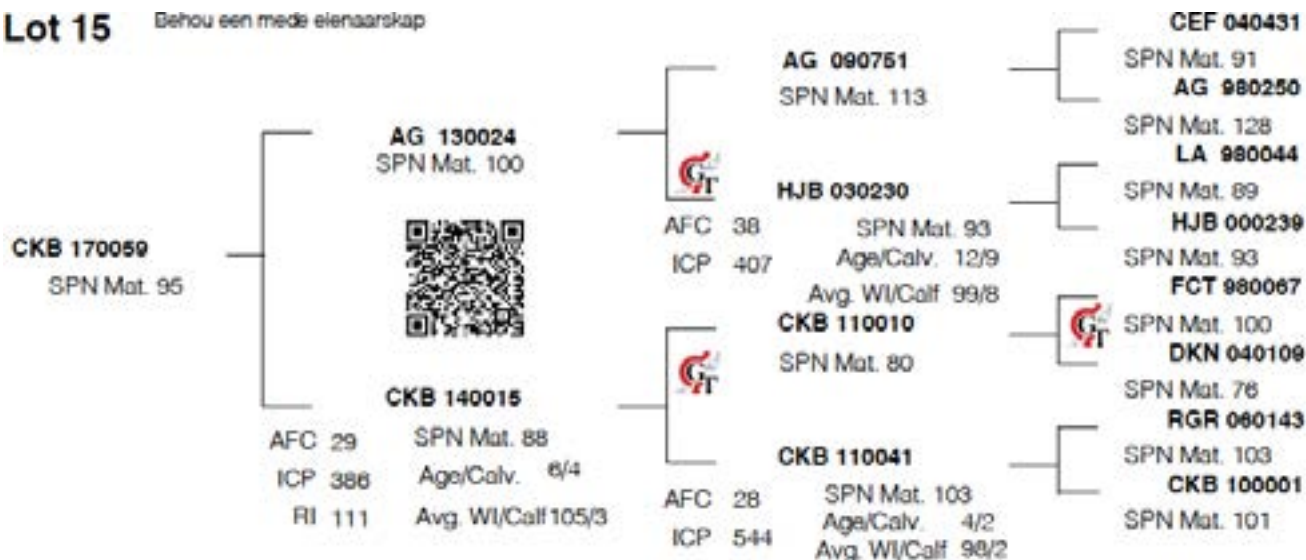

Kliek vir video

CKB 170059 / SP

Bloemendal Bk

Geboorte 2017-10-09
datum:

Vader AG 130024

Moeder CKB 140015

DIRECT CALF TRAITS			DAUGHTER TRAITS			GROWTH		EFF.	REP	MEASUREMENTS	R:	
Progeny Birth Weight	Progeny Wean Weight		Ease of Calving	Milk prod.	Mature Weight	Post Wean Weight	Daily Gain	Feed Conv		Height & Length		
Breeding Value Indexes												
Birth Dir	Wean Dir		Birth Mat	Wean Mat	Mat Wgt	Post Wean	ADG	FCR	SC	Hgt	Lgt	LHR
Acc	Acc		Acc	Acc	Acc	Acc	Acc	Acc	Acc	Acc	Acc	BWR
Wgt kg	Wgt kg	Ind	kg	kg	kg	365d Ind	540d Ind	Ind	Ind	(mm)	(mm)	(mm)

122	82	103	95	66	87	101	106	109	69	81	1.19
-1.35	5.0	-0.31	2.6	-28.0	12.4	100	-60	16.8	-24	-13	7.62
78	71	56	57	43	82	68	25	75	76	74	
32	202	103			-	101	-	375	1125	1343	51.8

Lot 15 Behou een mede eienskap