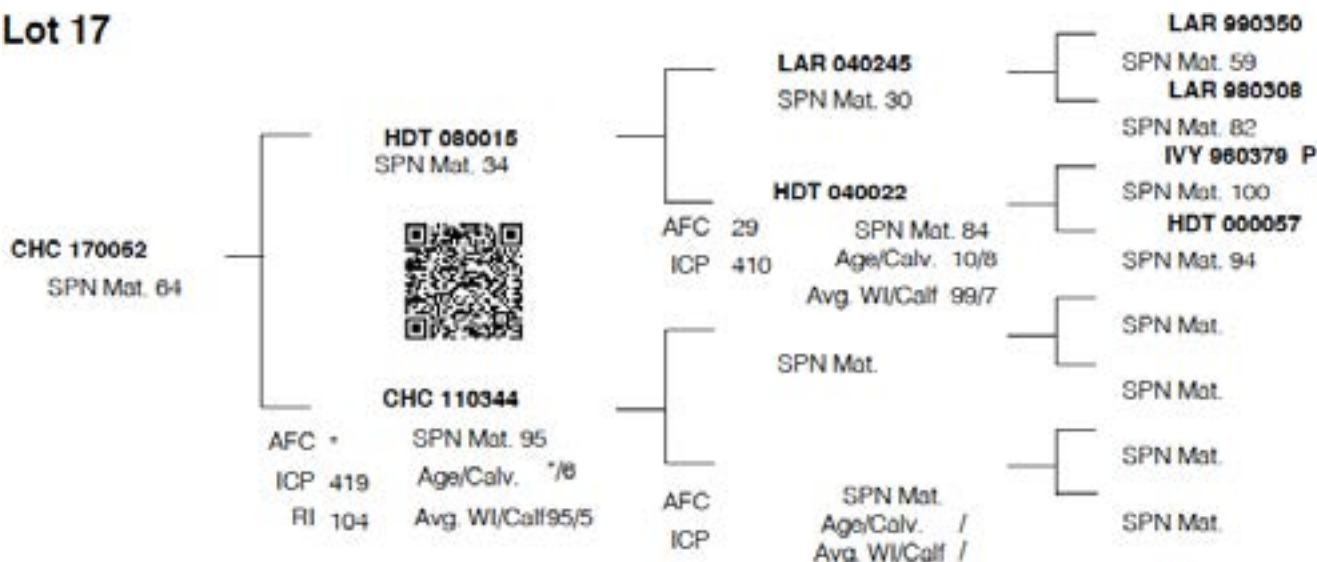

CHC 170052 / B

Boshoff Bonsmaras

Geboorte 2017-06-05
datum:

Vader HDT 080015

Moeder CHC 110344

DIRECT CALF TRAITS			DAUGHTER TRAITS			GROWTH		EFF.	REP	MEASURE-MENTS	R:	
Progeny Birth Weight	Progeny Wean Weight		Ease of Calving	Milk prod.	Mature Weight	Post Wean Weight	Daily Gain	Feed Conv		Height & Length		
Breeding Value Indexes												
Birth Dir	Wean Dir		Birth Mat	Wean Mat	Mat Wgt	Post Wean	ADG	FCR	SC	Hgt	Lgt	LHR
Acc	Acc		Acc	Acc	Acc	Acc	Acc	Acc	Acc	Acc	Acc	BWR
												WWR
Wgt kg	Wgt kg	Ind	kg	kg	kg	365d Ind	540d Ind	Ind	Ind	(mm)	(mm)	(mm)

97	109	95	64	95	109	105	99	98	108	112	1.22
1.35	17.6	0.03	-6.2	5.0	27.8	121	-44	8.1	8	31	-
75	70	53	56	35	56	66	14	74	75	72	
38	239	96			-	108	-	336	1154	1405	43.5

Lot 17