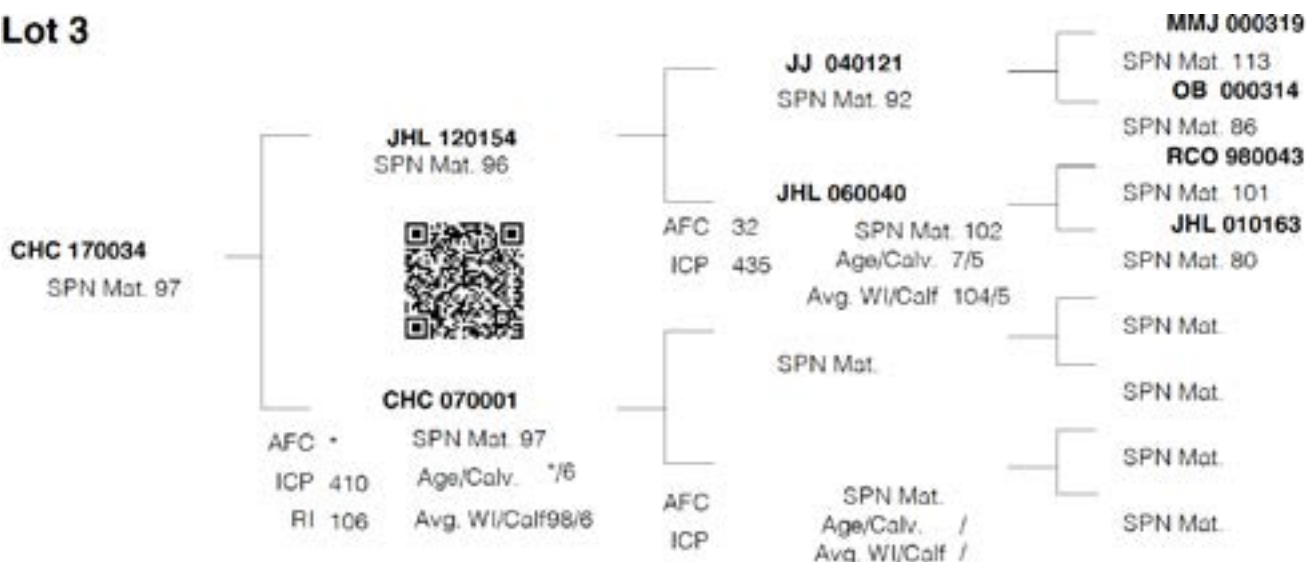

CHC 170034 / B

Boshoff Bonsmaras

Geboorte 2017-05-21
datum:

Vader JHL 120154

Moeder CHC 070001

DIRECT CALF TRAITS			DAUGHTER TRAITS			GROWTH		EFF.	REP	MEASURE-MENTS	R:		
Progeny Birth Weight	Progeny Wean Weight		Ease of Calving	Milk prod.	Mature Weight	Post Wean Weight	Daily Gain	Feed Conv		Height & Length			
Breeding Value Indexes													
Birth Dir	Wean Dir		Birth Mat	Wean Mat	Mat Wgt	Post Wean	ADG	FCR	SC	Hgt	Lgt	LHR	
Acc	Acc		Acc	Acc	Acc	Acc	Acc	Acc	Acc	Acc	Acc	BWR	
												WWR	
Wgt kg	Wgt kg	Ind	kg	kg	kg	365d Ind	540d Ind	Ind	Ind	(mm)	(mm)	(mm)	
109	88		88	97	94	93	104	91	102	97	98	1.18	
0.07	8.0		0.36	3.0	3.0	17.0	115	-27	11.1	-1	11		
74	67		46	49	24	50	65	18	74	76	72		
37	200	94				-		101	-	354	1137	1337	36.8

Lot 3