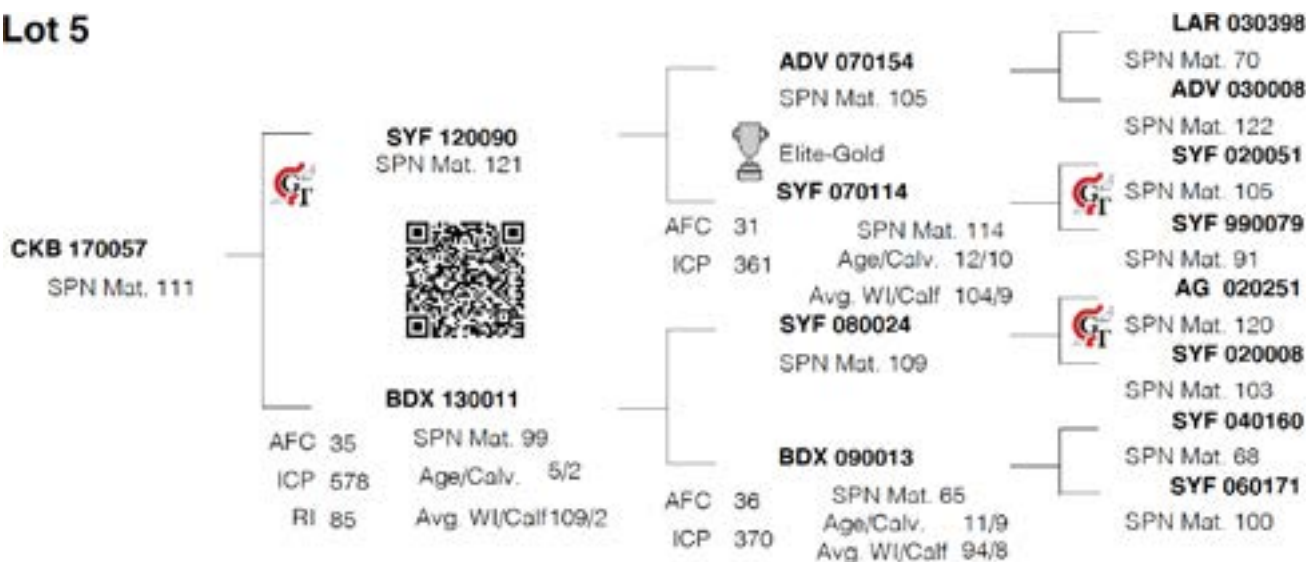

CKB 170057 / SP

Bloemendal Bk

Geboorte 2017-10-08
datum:

Vader SYF 120090

Moeder BDX 130011

DIRECT CALF TRAITS			DAUGHTER TRAITS			GROWTH		EFF.	REP	MEASURE-MENTS	R:	
Progeny Birth Weight	Progeny Wean Weight		Ease of Calving	Milk prod.	Mature Weight	Post Wean Weight	Daily Gain	Feed Conv		Height & Length		
Breeding Value Indexes												
Birth Dir	Wean Dir		Birth Mat	Wean Mat	Mat Wgt	Post Wean	ADG	FCR	SC	Hgt	Lgt	LHR
Acc	Acc		Acc	Acc	Acc	Acc	Acc	Acc	Acc	Acc	Acc	BWR
												WWR
Wgt kg	Wgt kg	Ind	kg	kg	kg	365d Ind	540d Ind	Ind	Ind	(mm)	(mm)	(mm)

94	110		90	111	94	113	108	95	103	103	108	1.22	
1.60	17.8		0.26	6.9	3.0	31.1	133	-35	12.2	4	25	8.03	
78	74		55	57	47	64	67	42	75	76	73		
38	226	102				-		113	-	347	1204	1463	48.5

Lot 5