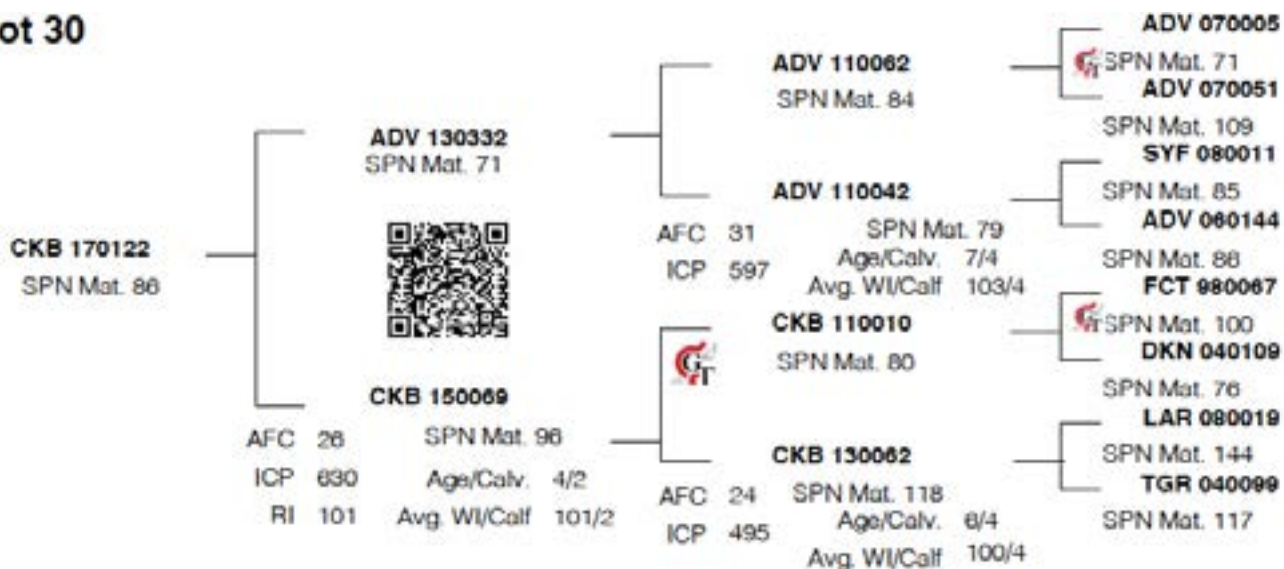

CKB 17 122 / SP

Bloemendal Bk

Geboorte 2017-12-31
datum:

Vader ADV 130332

Moeder CKB 150069

DIRECT CALF TRAITS			DAUGHTER TRAITS			GROWTH		EFF.	REP	MEASURE-MENTS	R:	
Progeny Birth Weight	Progeny Wean Weight		Ease of Calving	Milk prod.	Mature Weight	Post Wean Weight	Daily Gain	Feed Conv		Height & Length		
Breeding Value Indexes												
Birth Dir	Wean Dir		Birth Mat	Wean Mat	Mat Wgt	Post Wean	ADG	FCR	SC	Hgt	Lgt	LHR
Acc	Acc		Acc	Acc	Acc	Acc	Acc	Acc	Acc	Acc	Acc	BWR
												WWR
Wgt kg	Wgt kg	Ind	kg	kg	kg	365d Ind	540d Ind	Ind	Ind	(mm)	(mm)	(mm)

106	93	98	86	85	91	86	94	82	76	88	1.2
0.43	10.1	-0.11	0.0	-7.0	15.3	33	-34	-4.7	-18	-2	12.46
75	56	47	48	39	58	64	18	73	74	71	
44	187	100			-	98	-	317	1116	1335	-

Lot 30