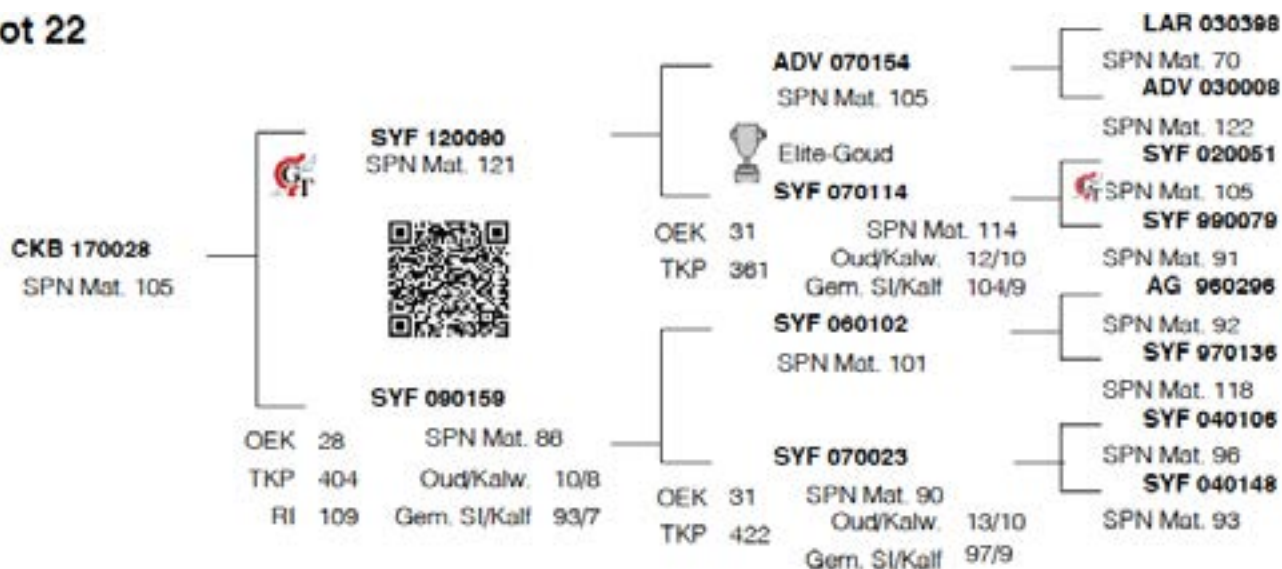

CKB 170028 / SP

Bloemendal Bk

Geboorte 2017-09-26
datum:

Vader SYF 120090

Moeder SYF 090159

DIRECT CALF TRAITS			DAUGHTER TRAITS			GROWTH		EFF.	REP	MEASURE-MENTS	R:	
Progeny Birth Weight	Progeny Wean Weight		Ease of Calving	Milk prod.	Mature Weight	Post Wean Weight	Daily Gain	Feed Conv		Height & Length		
Breeding Value Indexes												
Birth Dir	Wean Dir		Birth Mat	Wean Mat	Mat Wgt	Post Wean	ADG	FCR	SC	Hgt	Lgt	LHR
Acc	Acc		Acc	Acc	Acc	Acc	Acc	Acc	Acc	Acc	Acc	BWR
												WWR
Wgt kg	Wgt kg	Ind	kg	kg	kg	365d Ind	540d Ind	Ind	Ind	(mm)	(mm)	(mm)

93	103		82	105	80	109	113	100	101	93	100	1.22	
1.80	14.7		0.65	5.2	-13.0	28.0	160	-47	10.2	-4	14	-	
79	75		60	61	49	66	66	41	75	77	74		
41	213	94				-		107	-	363	1169	1426	42.1

Lot 22