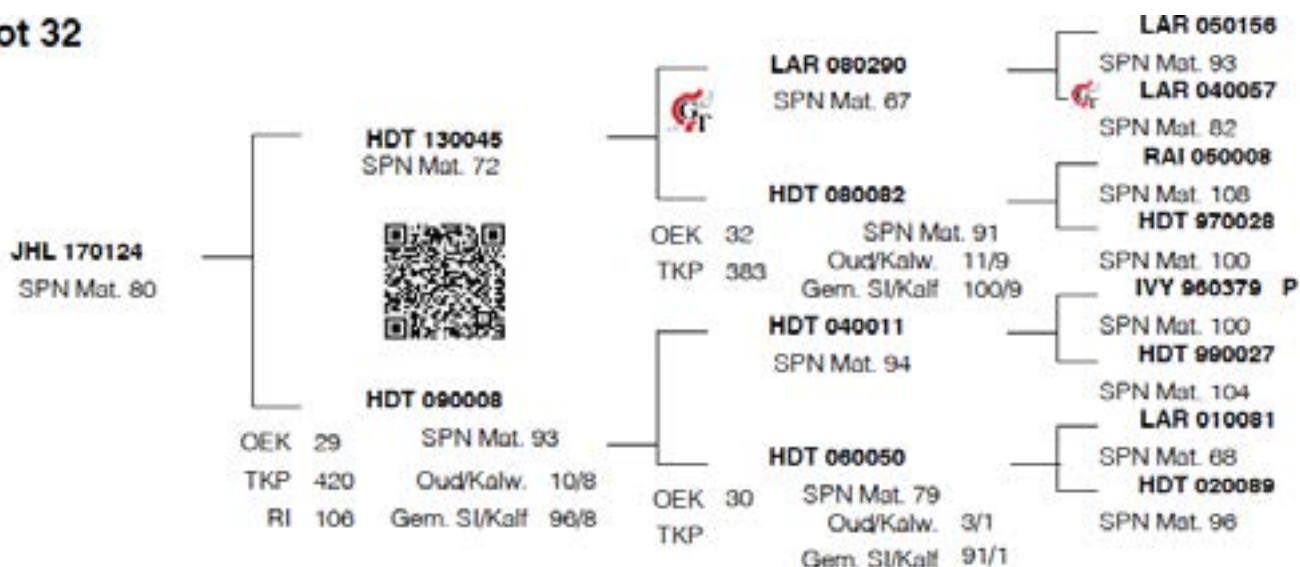

JHL 170124 / SP

Jan Boshoff Bdy

Geboorte 2017-10-19
datum:

Vader HDT 130045

Moeder HDT 090008

DIRECT CALF TRAITS			DAUGHTER TRAITS			GROWTH		EFF.	REP	MEASUREMENTS	R:	
Progeny Birth Weight	Progeny Wean Weight		Ease of Calving	Milk prod.	Mature Weight	Post Wean Weight	Daily Gain	Feed Conv		Height & Length		
Breeding Value Indexes												
Birth Dir	Wean Dir		Birth Mat	Wean Mat	Mat Wgt	Post Wean	ADG	FCR	SC	Hgt	Lgt	LHR
Acc	Acc		Acc	Acc	Acc	Acc	Acc	Acc	Acc	Acc	Acc	BWR
												WWR
Wgt kg	Wgt kg	Ind	kg	kg	kg	365d Ind	540d Ind	Ind	Ind	(mm)	(mm)	(mm)

104	119	96	80	118	119	109	100	131	110	119	1.23
0.60	22.3	-0.02	-1.7	30.0	35.5	140	-46	34.3	10	40	-
78	74	51	54	37	82	67	27	75	78	73	
37	242	108			-	105	-	364	1156	1426	52.2

Lot 32