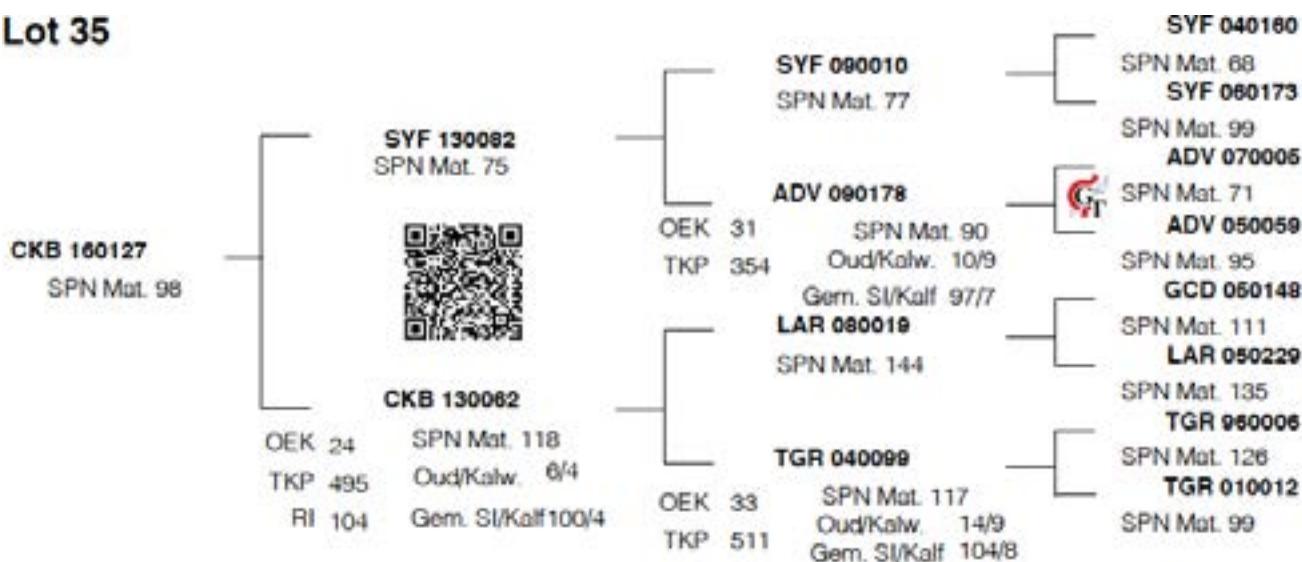

CKB 160127 / SP

Bloemendal Bk

Geboorte 2016-12-19
datum:

Vader SYF 130082

Moeder CKB 130062

DIRECT CALF TRAITS			DAUGHTER TRAITS			GROWTH		EFF.	REP	MEASURE-MENTS	R:	
Progeny Birth Weight	Progeny Wean Weight		Ease of Calving	Milk prod.	Mature Weight	Post Wean Weight	Daily Gain	Feed Conv		Height & Length		
Breeding Value Indexes												
Birth Dir	Wean Dir		Birth Mat	Wean Mat	Mat Wgt	Post Wean	ADG	FCR	SC	Hgt	Lgt	LHR
Acc	Acc		Acc	Acc	Acc	Acc	Acc	Acc	Acc	Acc	Acc	BWR
												WWR
Wgt kg	Wgt kg	Ind	kg	kg	kg	365d Ind	540d Ind	Ind	Ind	(mm)	(mm)	(mm)

119	76		86	98	76	78	86	100	105	69	82	1.19
-1.02	2.3		0.43	3.2	-17.0	6.5	33	-46	13.9	-24	-10	9.27
76	71		51	54	43	58	68	17	74	75	72	
38	212	103				-	96	-	340	1102	1314	53.5

Lot 35