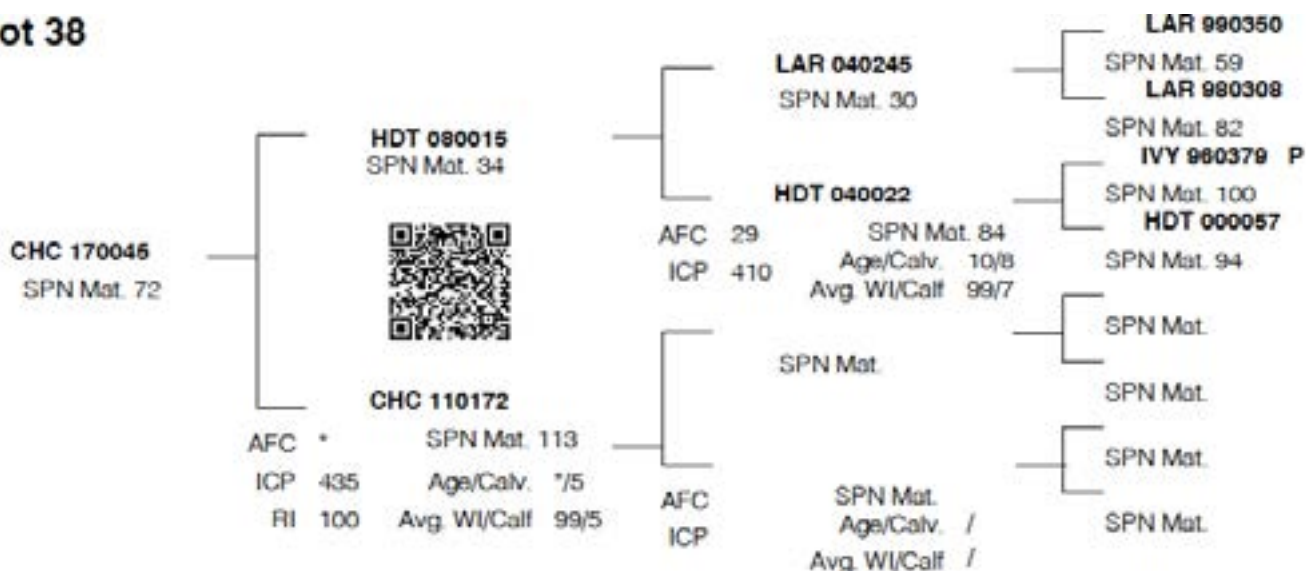

CHC 170045 / B

Boshoff Bonsmaras

Geboorte 2017-05-20
datum:

Vader HDT 080015

Moeder CHC 110172

DIRECT CALF TRAITS			DAUGHTER TRAITS			GROWTH		EFF.	REP	MEASURE-MENTS	R:		
Progeny Birth Weight	Progeny Wean Weight		Ease of Calving	Milk prod.	Mature Weight	Post Wean Weight	Daily Gain	Feed Conv		Height & Length			
Breeding Value Indexes													
Birth Dir	Wean Dir		Birth Mat	Wean Mat	Mat Wgt	Post Wean	ADG	FCR	SC	Hgt	Lgt	LHR	
Acc	Acc		Acc	Acc	Acc	Acc	Acc	Acc	Acc	Acc	Acc	BWR	
Wgt kg	Wgt kg	Ind	kg	kg	kg	365d Ind	540d Ind	Ind	Ind	(mm)	(mm)	(mm)	WWR

98	115	104	72	101	111	110	106	108	118	118	1.19
1.27	20.1	-0.37	-4.0	11.0	29.5	144	-58	15.9	17	40	-
74	70	52	58	35	58	66	14	74	76	73	
37	250	102			-	98	-	337	1177	1396	47.3

Lot 38