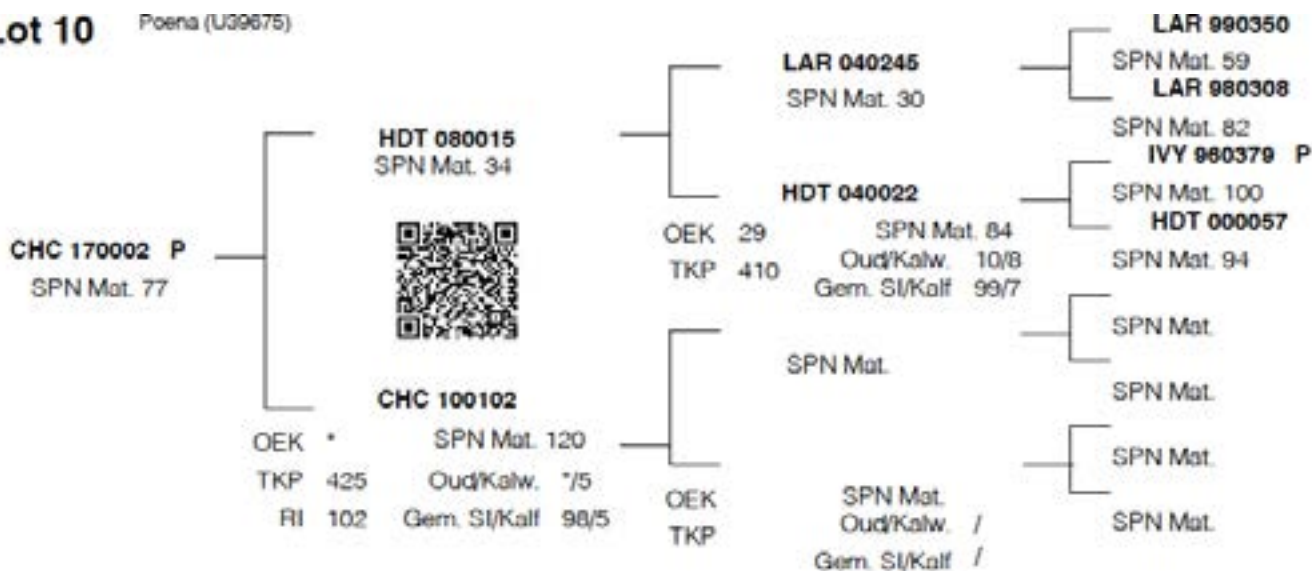

CHC 170002 / B

Boshoff Bonsmaras

Opmerking: Poena (P)

Geboorte 2017-04-07
datum:

Vader HDT 080015

Moeder CHC 100102

DIRECT CALF TRAITS			DAUGHTER TRAITS			GROWTH		EFF.	REP	MEASURE-MENTS	R:	
Progeny Birth Weight	Progeny Wean Weight		Ease of Calving	Milk prod.	Mature Weight	Post Wean Weight	Daily Gain	Feed Conv		Height & Length		
Breeding Value Indexes												
Birth Dir	Wean Dir		Birth Mat	Wean Mat	Mat Wgt	Post Wean	ADG	FCR	SC	Hgt	Lgt	LHR
Acc	Acc		Acc	Acc	Acc	Acc	Acc	Acc	Acc	Acc	Acc	BWR
												WWR
Wgt kg	Wgt kg	Ind	kg	kg	kg	365d Ind	540d Ind	Ind	Ind	(mm)	(mm)	(mm)

96	117	97	77	100	121	125	114	130	130	123	1.16
1.47	21.3	-0.07	-2.7	10.0	36.5	213	-76	34.0	26	47	-
74	70	52	56	35	56	66	14	74	76	73	
37	238	96			-	109	-	393	1227	1426	40.9

Lot 10

Poena (U39675)