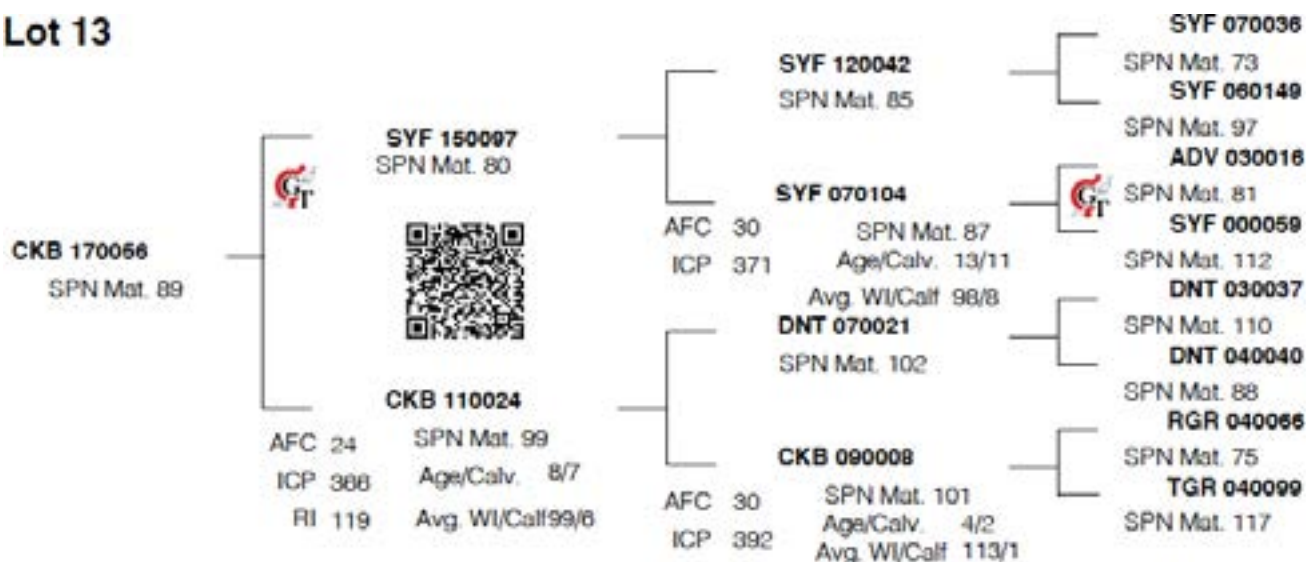

CKB 170056 / SP

Bloemendal Bk

Geboorte 2017-10-07
datum:

Vader SYF 150097

Moeder CKB 110024

DIRECT CALF TRAITS			DAUGHTER TRAITS			GROWTH		EFF.	REP	MEASUREMENTS			R:
Progeny Birth Weight	Progeny Wean Weight		Ease of Calving	Milk prod.	Mature Weight	Post Wean Weight	Daily Gain	Feed Conv		Height & Length			
Breeding Value Indexes													
Birth Dir	Wean Dir		Birth Mat	Wean Mat	Mat Wgt	Post Wean	ADG	FCR	SC	Hgt	Lgt	LHR	
Acc	Acc		Acc	Acc	Acc	Acc	Acc	Acc	Acc	Acc	Acc	BWR	
Wgt kg	Wgt kg	Ind	kg	kg	kg	365d Ind	540d Ind	Ind	Ind	(mm)	(mm)	(mm)	WWR
94	120		76	89	110	128	120	99	102	121	127	1.23	
1.62	22.8		0.93	0.8	21.0	41.8	190	-45	11.2	19	52	8.75	
77	73		50	58	41	58	68	17	75	77	74		
42	238	107				-		113	-	337	1234	1522	46.9

Lot 13