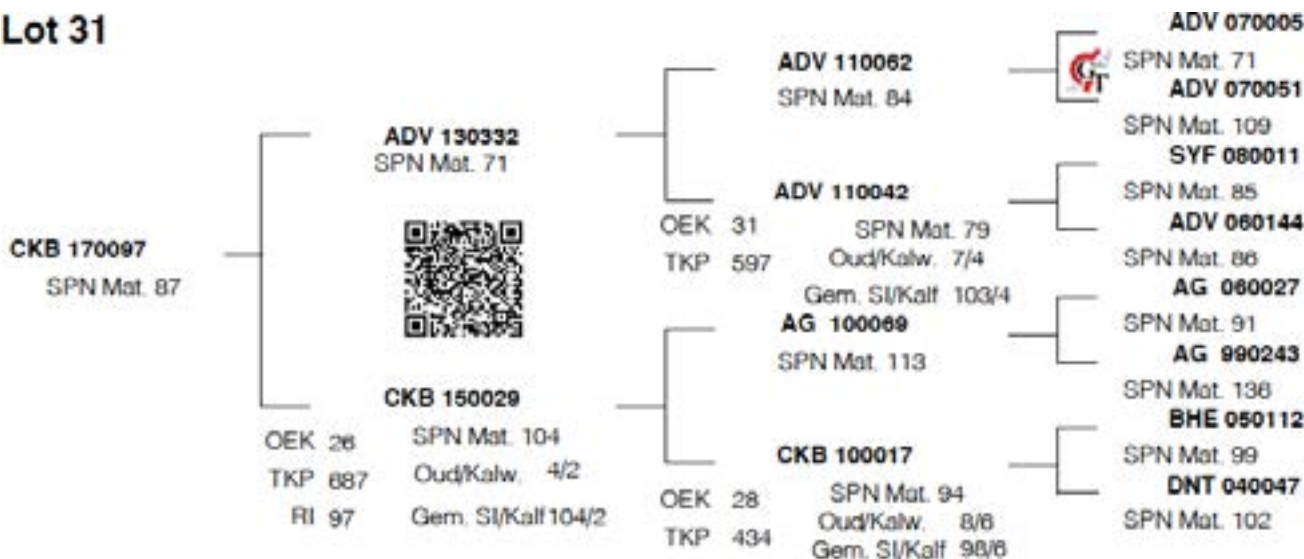

CKB 170097 / SP

Bloemendal Bk

Geboorte 2017-11-21
datum:

Vader ADV 130332

Moeder CKB 150029

DIRECT CALF TRAITS			DAUGHTER TRAITS			GROWTH		EFF.	REP	MEASURE-MENTS	R:		
Progeny Birth Weight	Progeny Wean Weight		Ease of Calving	Milk prod.	Mature Weight	Post Wean Weight	Daily Gain	Feed Conv		Height & Length			
Breeding Value Indexes													
Birth Dir	Wean Dir		Birth Mat	Wean Mat	Mat Wgt	Post Wean	ADG	FCR	SC	Hgt	Lgt	LHR	
Acc	Acc		Acc	Acc	Acc	Acc	Acc	Acc	Acc	Acc	Acc	BWR	
												WWR	
Wgt kg	Wgt kg	Ind	kg	kg	kg	365d Ind	540d Ind	Ind	Ind	(mm)	(mm)	(mm)	
117	91		112	87	81	85	95	99	104	89	95	1.19	
-0.80	9.1		-0.76	0.3	-11.0	11.1	74	-45	13.0	-8	7	11.18	
75	69		47	50	41	58	66	17	73	75	72		
34	240	102				-		97	-	370	1174	1397	71.4

Lot 31