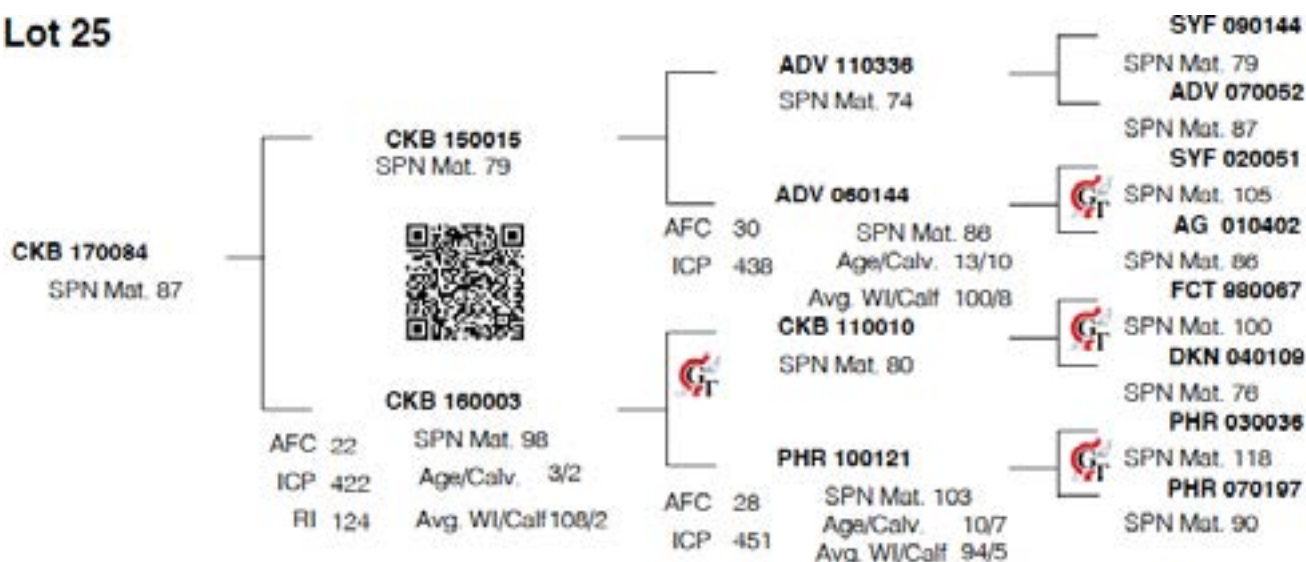

CKB 170084 / SP

Bloemendal Bk

Geboorte 2017-11-05
datum:

Vader CKB 150015

Moeder CKB 160003

DIRECT CALF TRAITS			DAUGHTER TRAITS			GROWTH		EFF.	REP	MEASURE-MENTS	R:	
Progeny Birth Weight	Progeny Wean Weight		Ease of Calving	Milk prod.	Mature Weight	Post Wean Weight	Daily Gain	Feed Conv		Height & Length		
Breeding Value Indexes												
Birth Dir	Wean Dir		Birth Mat	Wean Mat	Mat Wgt	Post Wean	ADG	FCR	SC	Hgt	Lgt	LHR
Acc	Acc		Acc	Acc	Acc	Acc	Acc	Acc	Acc	Acc	Acc	BWR
												WWR
Wgt kg	Wgt kg	Ind	kg	kg	kg	365d Ind	540d Ind	Ind	Ind	(mm)	(mm)	(mm)

127	94	110	87	106	99	106	93	119	99	106	1.21
-1.80	10.7	-0.64	0.1	17.0	21.4	127	-31	24.9	1	23	9.52
75	60	45	48	40	56	64	20	73	74	71	
28	242	105			-	111	-	367	1197	1448	64.9

Lot 25