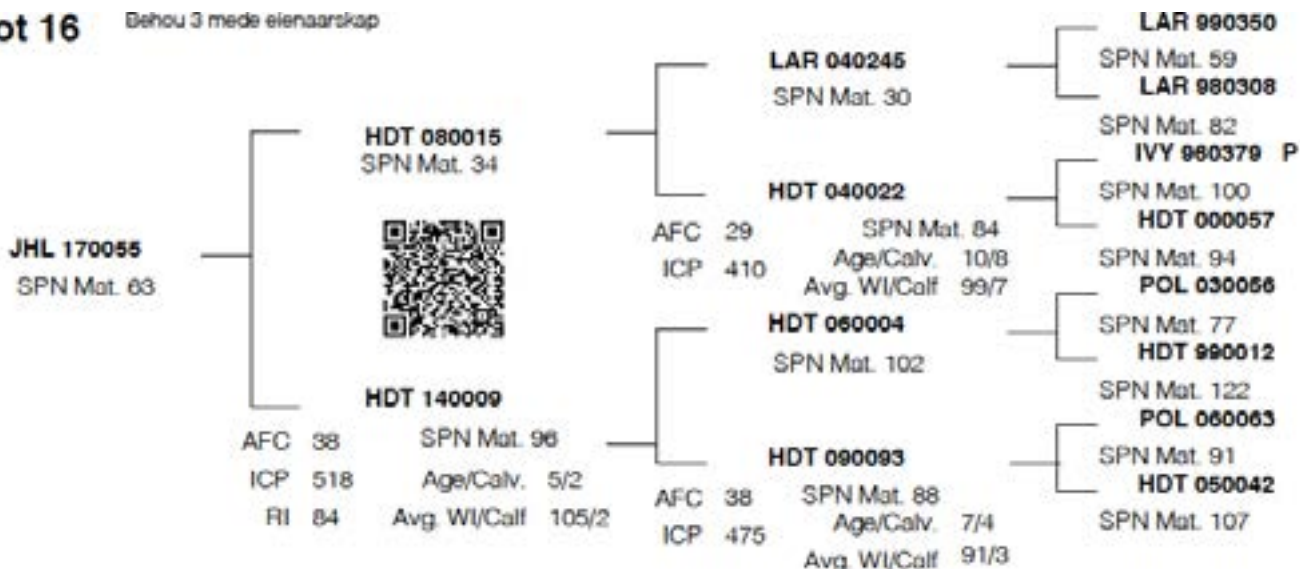

JHL 17 055 / SP

Jan Boshoff Bdy

Geboorte 2017-05-18
datum:

Vader HDT 080015

Moeder HDT 140009

DIRECT CALF TRAITS			DAUGHTER TRAITS			GROWTH		EFF.	REP	MEASUREMENTS	R:	
Progeny Birth Weight	Progeny Wean Weight		Ease of Calving	Milk prod.	Mature Weight	Post Wean Weight	Daily Gain	Feed Conv		Height & Length		
Breeding Value Indexes												
Birth Dir	Wean Dir		Birth Mat	Wean Mat	Mat Wgt	Post Wean	ADG	FCR	SC	Hgt	Lgt	LHR
Acc	Acc		Acc	Acc	Acc	Acc	Acc	Acc	Acc	Acc	Acc	BWR
												WWR
Wgt kg	Wgt kg	Ind	kg	kg	kg	365d Ind	540d Ind	Ind	Ind	(mm)	(mm)	(mm)

100	108	102	63	97	100	90	93	96	105	103	1.19
1.07	17.2	-0.30	-6.5	6.0	21.6	52	-32	6.1	6	19	-
78	73	51	54	45	62	67	16	75	76	73	
37	195	106			-	99	-	321	1126	1335	54.9

Lot 16

Behou 3 mede eiensarskap