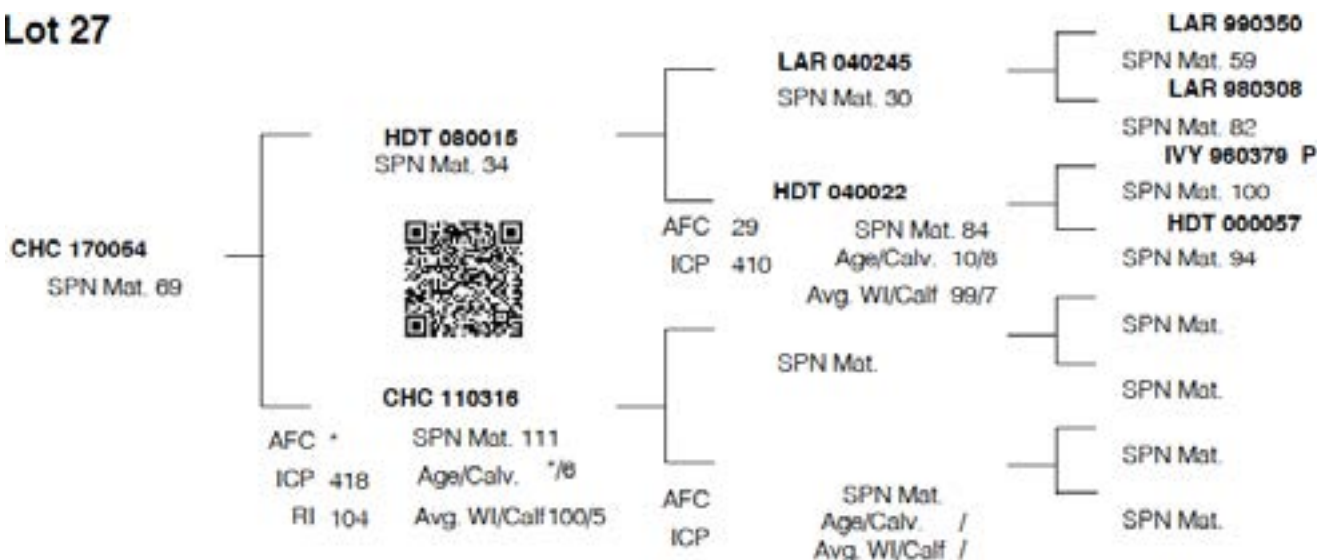

CHC 170054 / B

Boshoff Bonsmaras

Geboorte 2017-06-13
datum:

Vader HDT 080015

Moeder CHC 110316

DIRECT CALF TRAITS			DAUGHTER TRAITS			GROWTH		EFF.	REP	MEASURE-MENTS	R:
Progeny Birth Weight	Progeny Wean Weight		Ease of Calving	Milk prod.	Mature Weight	Post Wean Weight	Daily Gain	Feed Conv		Height & Length	

Breeding Value Indexes													
Birth Dir	Wean Dir		Birth Mat	Wean Mat	Mat Wgt	Post Wean		ADG	FCR	SC	Hgt	Lgt	LHR
Acc	Acc		Acc	Acc	Acc	Acc		Acc	Acc	Acc	Acc	Acc	BWR
Wgt kg	Wgt kg	Ind	kg	kg	kg	365d Ind	540d Ind	Ind	Ind	(mm)	(mm)	(mm)	WWR

97	120	106	69	104	113	113	105	118	136	127	1.17
1.33	22.5	-0.46	-4.9	14.0	31.0	158	-58	24.0	31	52	-
75	70	53	58	35	58	66	14	74	76	73	
37	273	113			-	97	-	360	1208	1409	46.7

Lot 27