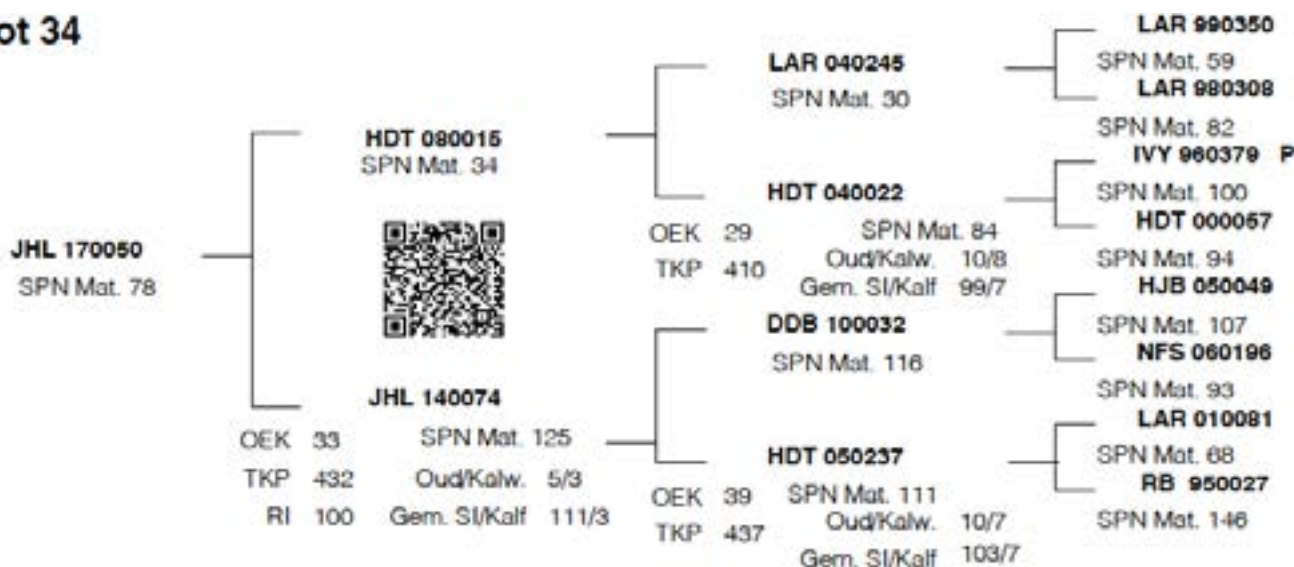

JHL 170050 / SP

Jan Boshoff Bdy

Geboorte 2017-05-09
datum:

Vader HDT 080015

Moeder JHL 140074

DIRECT CALF TRAITS			DAUGHTER TRAITS			GROWTH		EFF.	REP	MEASURE-MENTS	R:	
Progeny Birth Weight	Progeny Wean Weight		Ease of Calving	Milk prod.	Mature Weight	Post Wean Weight	Daily Gain	Feed Conv		Height & Length		
Breeding Value Indexes												
Birth Dir	Wean Dir		Birth Mat	Wean Mat	Mat Wgt	Post Wean	ADG	FCR	SC	Hgt	Lgt	LHR
Acc	Acc		Acc	Acc	Acc	Acc	Acc	Acc	Acc	Acc	Acc	BWR
												WWR
Wgt kg	Wgt kg	Ind	kg	kg	kg	365d Ind	540d Ind	Ind	Ind	(mm)	(mm)	(mm)

87	126		110	78	107	119	108	105	114	124	119	1.17	
2.35	25.6		-0.67	-2.4	18.0	35.1	135	-56	21.2	22	41	-	
76	72		53	56	46	62	66	19	75	77	74		
38	222	124				-		113	-	352	1162	1360	59.4

Lot 34