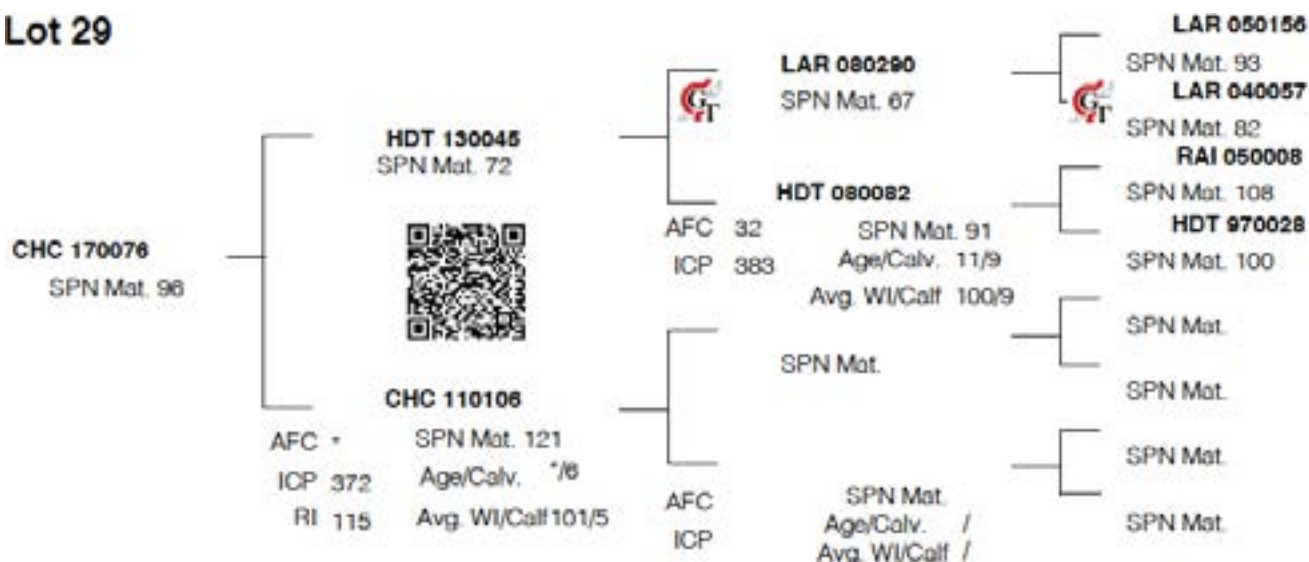

CHC 170076 / B

Boshoff Bonsmaras

Geboorte 2017-10-21
datum:

Vader HDT 130045

Moeder CHC 110106

DIRECT CALF TRAITS			DAUGHTER TRAITS			GROWTH		EFF.	REP	MEASUREMENTS	R:	
Progeny Birth Weight	Progeny Wean Weight		Ease of Calving	Milk prod.	Mature Weight	Post Wean Weight	Daily Gain	Feed Conv		Height & Length		
Breeding Value Indexes												
Birth Dir	Wean Dir		Birth Mat	Wean Mat	Mat Wgt	Post Wean	ADG	FCR	SC	Hgt	Lgt	LHR
Acc	Acc		Acc	Acc	Acc	Acc	Acc	Acc	Acc	Acc	Acc	BWR
												WWR
Wgt kg	Wgt kg	Ind	kg	kg	kg	365d Ind	540d Ind	Ind	Ind	(mm)	(mm)	(mm)

101	114	91	96	115	108	104	104	105	100	109	1.18
0.89	19.6	0.23	2.8	26.0	27.8	114	-56	14.0	2	27	-
74	69	48	51	24	54	65	25	73	75	72	
37	227	100			-	96	-	333	1147	1357	45.8

Lot 29