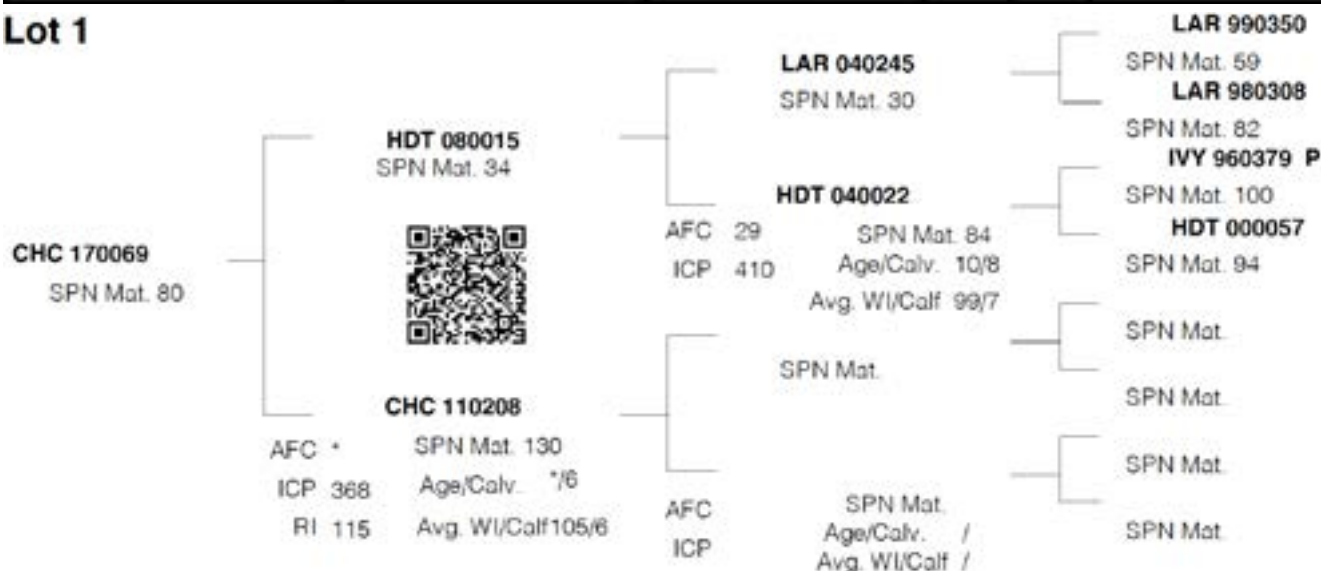

CHC 170069 / B

Boshoff Bonsmaras

Geboorte 2017-10-03
datum:

Vader HDT 080015

Moeder CHC 110208

DIRECT CALF TRAITS			DAUGHTER TRAITS			GROWTH		EFF.	REP	MEASURE-MENTS	R:		
Progeny Birth Weight	Progeny Wean Weight		Ease of Calving	Milk prod.	Mature Weight	Post Wean Weight	Daily Gain	Feed Conv		Height & Length			
Breeding Value Indexes													
Birth Dir	Wean Dir		Birth Mat	Wean Mat	Mat Wgt	Post Wean	ADG	FCR	SC	Hgt	Lgt	LHR	
Acc	Acc		Acc	Acc	Acc	Acc	Acc	Acc	Acc	Acc	Acc	BWR	
												WWR	
Wgt kg	Wgt kg	Ind	kg	kg	kg	365d Ind	540d Ind	Ind	Ind	(mm)	(mm)	(mm)	
96	118		102	80	106	114	110	108	113	112	115	1.22	
1.48	21.5		-0.28	-1.8	17.0	31.5	143	-63	19.7	11	35	-	
75	70		53	57	35	58	66	14	74	76	73		
37	234	103				-		98	-	354	1139	1387	44.3

Lot 1