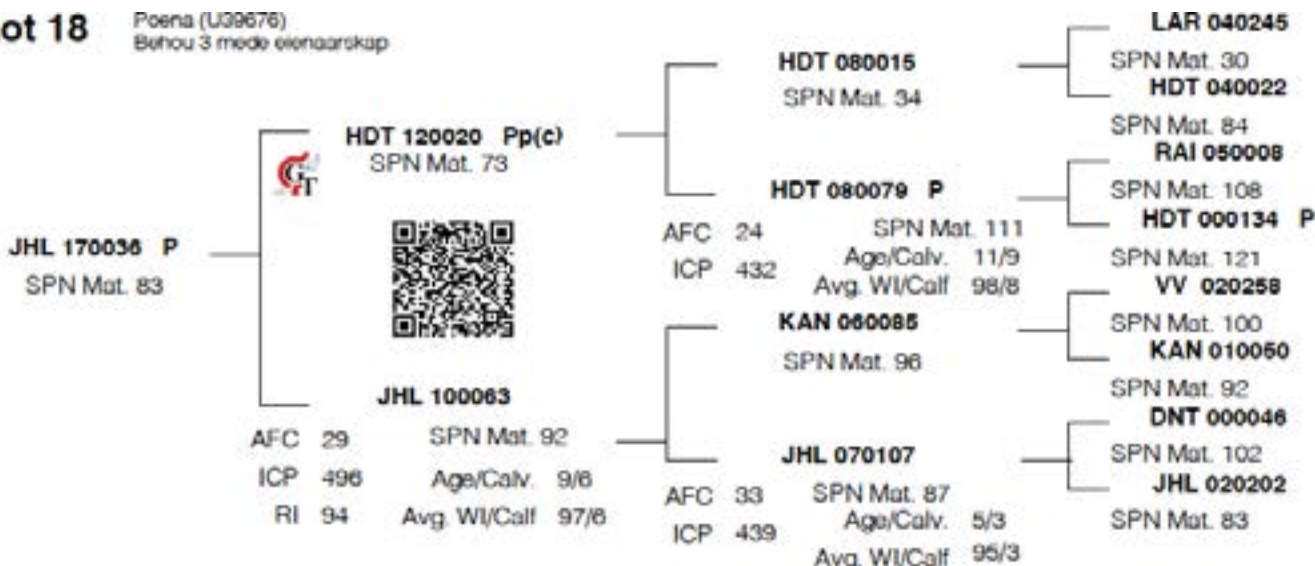

JHL 17 036 / SP

Jan Boshoff Bdy

Opmerking: Poena (P)

Geboorte 2017-04-25
datum:

Vader HDT 120020

Moeder JHL 100063

DIRECT CALF TRAITS			DAUGHTER TRAITS			GROWTH		EFF.	REP	MEASUREMENTS			R:
Progeny Birth Weight	Progeny Wean Weight		Ease of Calving	Milk prod.	Mature Weight	Post Wean Weight	Daily Gain	Feed Conv		Height & Length			
Breeding Value Indexes													
Birth Dir	Wean Dir		Birth Mat	Wean Mat	Mat Wgt	Post Wean	ADG	FCR	SC	Hgt	Lgt	LHR	
Acc	Acc		Acc	Acc	Acc	Acc	Acc	Acc	Acc	Acc	Acc	BWR	
Wgt kg	Wgt kg	Ind	kg	kg	kg	365d Ind	540d Ind	Ind	Ind	(mm)	(mm)	(mm)	WWR
100	97		100	83	91	97	92	92	97	111	107	1.18	
0.97	11.8		-0.21	-1.0	-1.0	20.0	59	-29	7.2	11	24	-	
77	73		54	56	41	83	68	16	75	77	74		
37	186	94				-		94	-	352	1175	1386	45.7

Lot 18

Poena (U09676)
Behou 3 mede eienarskap