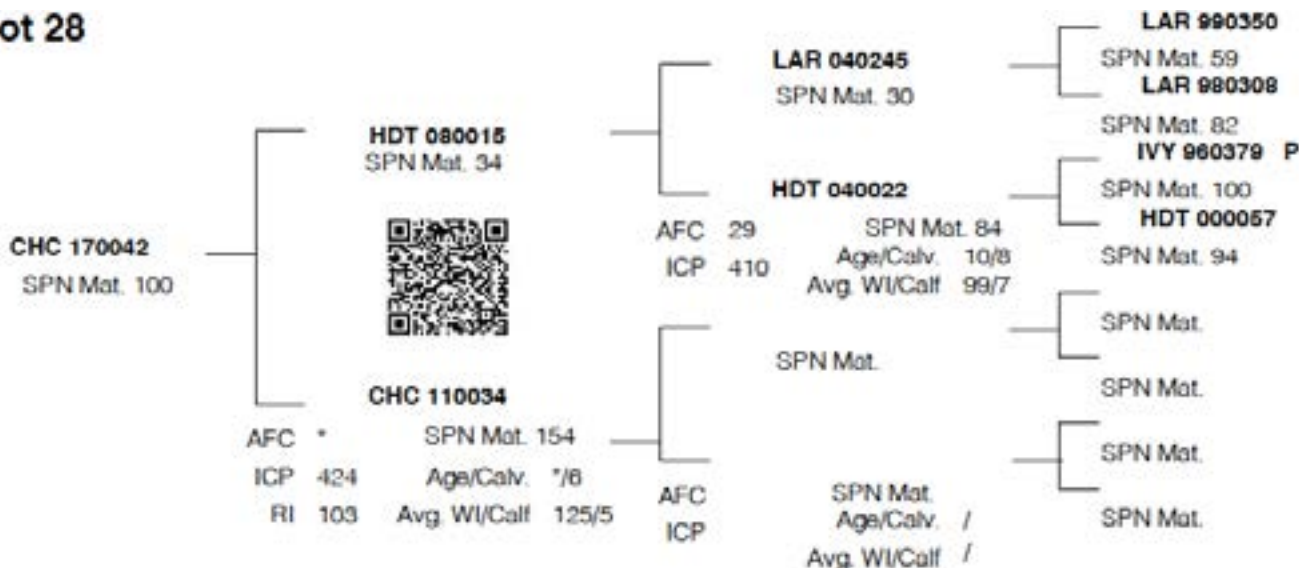

CHC 170042 / B

Boshoff Bonsmaras

Geboorte 2017-05-21
datum:

Vader HDT 080015

Moeder CHC 110034

DIRECT CALF TRAITS			DAUGHTER TRAITS			GROWTH		EFF.	REP	MEASUREMENTS	R:	
Progeny Birth Weight	Progeny Wean Weight		Ease of Calving	Milk prod.	Mature Weight	Post Wean Weight	Daily Gain	Feed Conv		Height & Length		
Breeding Value Indexes												
Birth Dir	Wean Dir		Birth Mat	Wean Mat	Mat Wgt	Post Wean	ADG	FCR	SC	Hgt	Lgt	LHR
Acc	Acc		Acc	Acc	Acc	Acc	Acc	Acc	Acc	Acc	Acc	BWR
												WWR
Wgt kg	Wgt kg	Ind	kg	kg	kg	365d Ind	540d Ind	Ind	Ind	(mm)	(mm)	(mm)

89	130	107	100	114	124	121	113	122	132	134	1.21
2.15	27.1	-0.51	4.0	26.0	38.9	198	-74	27.1	28	61	-
75	70	53	58	35	57	67	14	75	76	73	
37	284	118			-	99	-	358	1197	1447	57.8

Lot 28