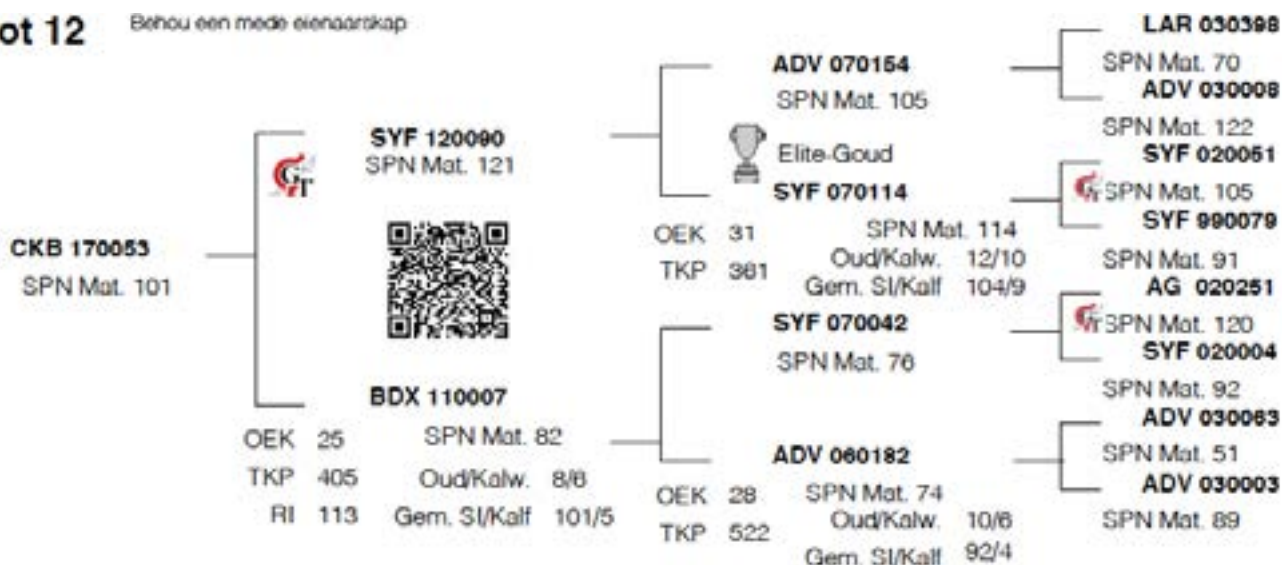

CKB 170053 / SP

Bloemendal Bk

Geboorte 2017-10-05
datum:

Vader SYF 120090

Moeder BDX 110007

DIRECT CALF TRAITS			DAUGHTER TRAITS			GROWTH		EFF.	REP	MEASURE-MENTS	R:		
Progeny Birth Weight	Progeny Wean Weight		Ease of Calving	Milk prod.	Mature Weight	Post Wean Weight	Daily Gain	Feed Conv		Height & Length			
Breeding Value Indexes													
Birth Dir	Wean Dir		Birth Mat	Wean Mat	Mat Wgt	Post Wean	ADG	FCR	SC	Hgt	Lgt	LHR	
Acc	Acc		Acc	Acc	Acc	Acc	Acc	Acc	Acc	Acc	Acc	BWR	
												WWR	
Wgt kg	Wgt kg	Ind	kg	kg	kg	365d Ind	540d Ind	Ind	Ind	(mm)	(mm)	(mm)	
104	104		93	101	100	109	105	98	86	93	98	1.18	
0.60	15.1		0.15	4.2	10.0	28.1	119	-42	-1.5	-4	12	6.63	
78	75		58	60	50	64	69	42	76	77	74		
33	213	98				-		114	-	327	1203	1421	41.3

Lot 12 Behou een mede-eienaarskap