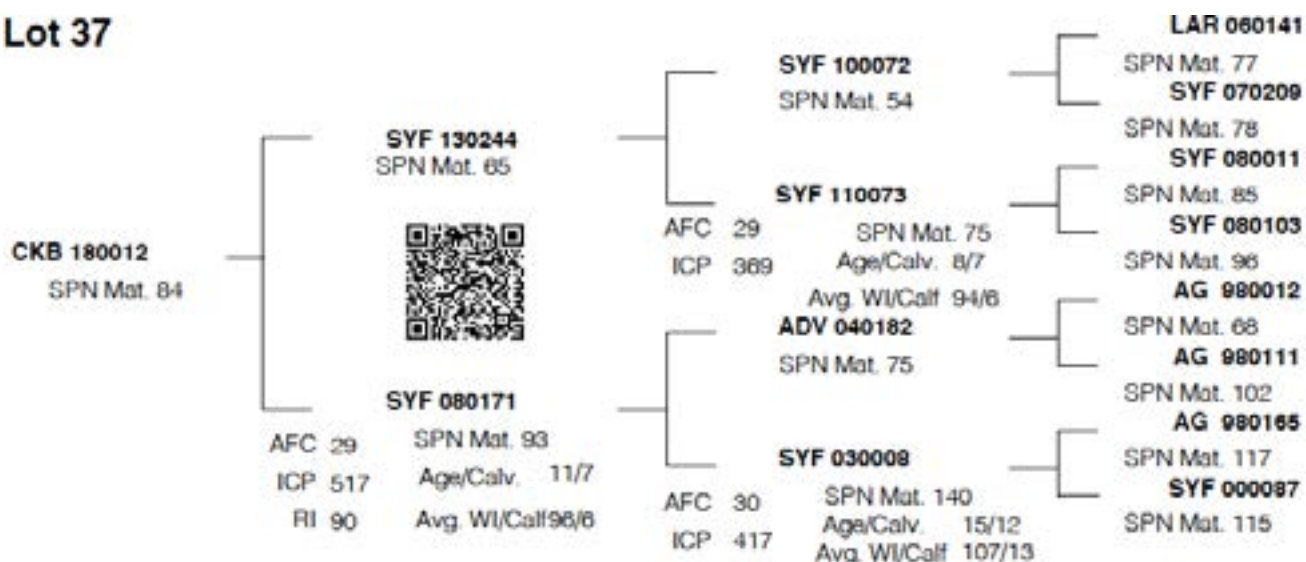

CKB 180012 / SP

Bloemendal Bk

Geboorte 2018-01-15
datum:

Vader SYF 130244

Moeder SYF 080171

DIRECT CALF TRAITS			DAUGHTER TRAITS			GROWTH		EFF.	REP	MEASURE-MENTS	R:		
Progeny Birth Weight	Progeny Wean Weight		Ease of Calving	Milk prod.	Mature Weight	Post Wean Weight	Daily Gain	Feed Conv		Height & Length			
Breeding Value Indexes													
Birth Dir	Wean Dir		Birth Mat	Wean Mat	Mat Wgt	Post Wean	ADG	FCR	SC	Hgt	Lgt	LHR	
Acc	Acc		Acc	Acc	Acc	Acc	Acc	Acc	Acc	Acc	Acc	BWR	
												WWR	
Wgt kg	Wgt kg	Ind	kg	kg	kg	365d Ind	540d Ind	Ind	Ind	(mm)	(mm)	(mm)	
59	110		90	84	96	99	91	92	76	90	96	1.19	
5.35	17.9		0.25	-0.7	5.0	21.4	57	-29	-9.8	-6	9	9.9	
78	73		51	53	44	58	66	16	74	75	72		
58	190	93				-		102	-	317	1162	1383	-

Lot 37