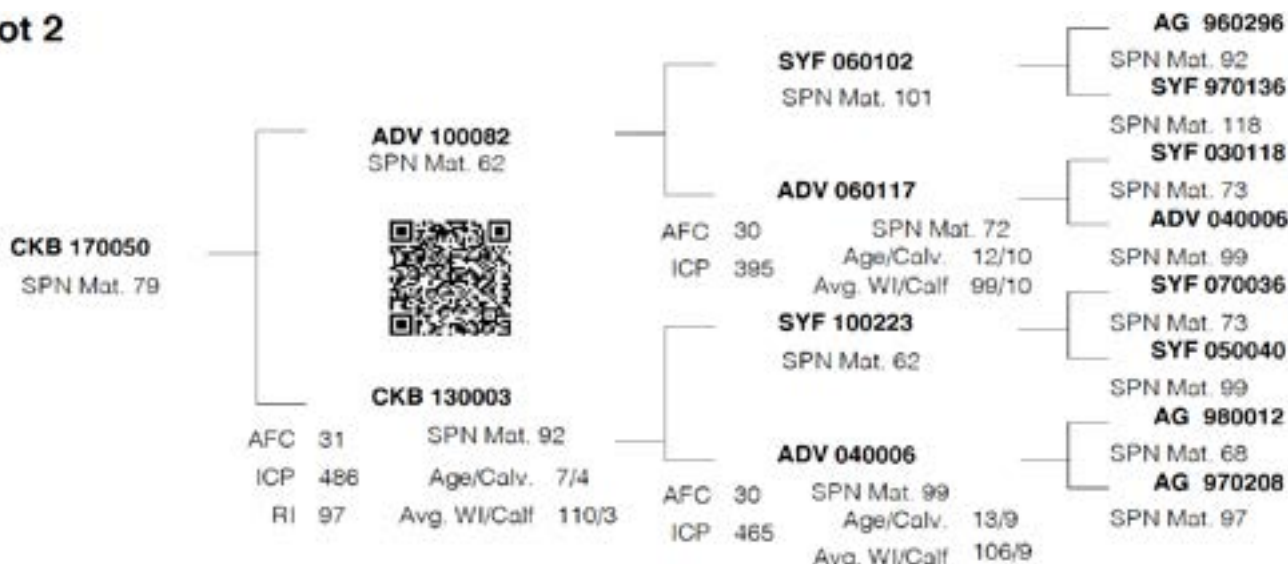

CKB 170050 / SP

Bloemendal Bk

Geboorte 2017-10-04
datum:

Vader ADV 100082

Moeder CKB 130003

DIRECT CALF TRAITS			DAUGHTER TRAITS			GROWTH		EFF.	REP	MEASUREMENTS	R:
Progeny Birth Weight	Progeny Wean Weight		Ease of Calving	Milk prod.	Mature Weight	Post Wean Weight	Daily Gain	Feed Conv		Height & Length	

Breeding Value Indexes												
Birth Dir	Wean Dir		Birth Mat	Wean Mat	Mat Wgt	Post Wean	ADG	FCR	SC	Hgt	Lgt	LHR
Acc	Acc		Acc	Acc	Acc	Acc	Acc	Acc	Acc	Acc	Acc	BWR
Wgt kg	Wgt kg	Ind	kg	kg	kg	365d Ind	540d Ind	Ind	Ind	(mm)	(mm)	(mm)

86	120	105	79	104	122	113	107	94	100	106	1.2
2.53	22.8	-0.41	-2.1	14.0	37.4	157	-60	5.1	1	23	8.09
76	71	56	58	51	60	68	16	75	76	73	
41	233	105			-	110	-	331	1202	1441	53.4

Lot 2