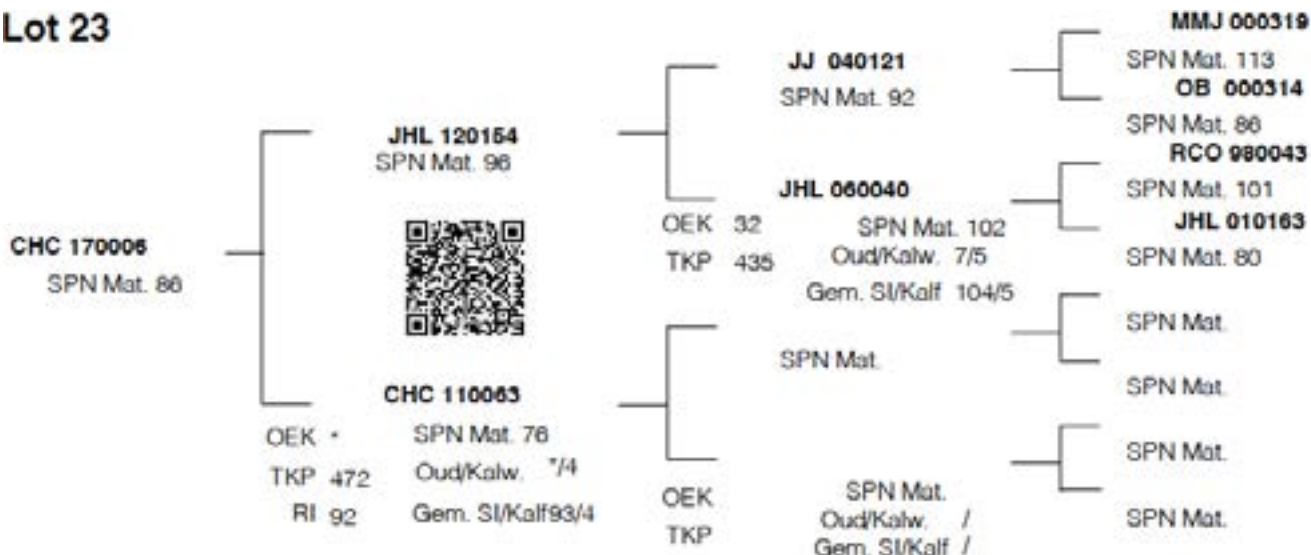

CHC 170006 / B

Boshoff Bonsmaras

Geboorte 2017-04-04
datum:

Vader JHL 120154

Moeder CHC 110063

DIRECT CALF TRAITS			DAUGHTER TRAITS			GROWTH		EFF.	REP	MEASUREMENTS	R:		
Progeny Birth Weight	Progeny Wean Weight		Ease of Calving	Milk prod.	Mature Weight	Post Wean Weight	Daily Gain	Feed Conv		Height & Length			
Breeding Value Indexes													
Birth Dir	Wean Dir		Birth Mat	Wean Mat	Mat Wgt	Post Wean	ADG	FCR	SC	Hgt	Lgt	LHR	
Acc	Acc		Acc	Acc	Acc	Acc	Acc	Acc	Acc	Acc	Acc	BWR	
												WWR	
Wgt kg	Wgt kg	Ind	kg	kg	kg	365d Ind	540d Ind	Ind	Ind	(mm)	(mm)	(mm)	
103	94		82	86	96	99	99	91	96	86	92	1.17	
0.70	10.8		0.65	-0.2	6.0	20.9	94	-28	6.8	-10	3	-	
72	86		43	48	24	50	63	18	72	74	71		
38	209	99				-		114	-	333	1166	1365	40.1

Lot 23