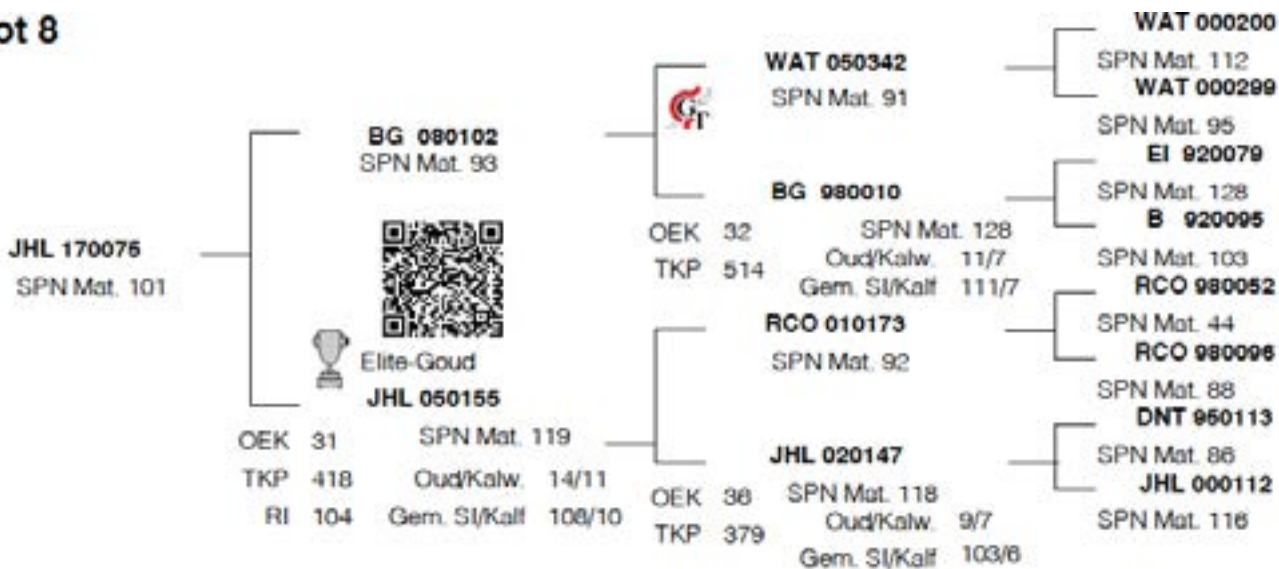

JHL 170075 / SP

Jan Boshoff Bdy

Geboorte 2017-06-27
datum:

Vader BG 080102

Moeder JHL 050155

DIRECT CALF TRAITS			DAUGHTER TRAITS			GROWTH		EFF.	REP	MEASUREMENTS	R:		
Progeny Birth Weight	Progeny Wean Weight		Ease of Calving	Milk prod.	Mature Weight	Post Wean Weight	Daily Gain	Feed Conv		Height & Length			
Breeding Value Indexes													
Birth Dir	Wean Dir		Birth Mat	Wean Mat	Mat Wgt	Post Wean	ADG	FCR	SC	Hgt	Lgt	LHR	
Acc	Acc		Acc	Acc	Acc	Acc	Acc	Acc	Acc	Acc	Acc	BWR	
Wgt kg	Wgt kg	Ind	kg	kg	kg	365d Ind	540d Ind	Ind	Ind	(mm)	(mm)	WWR	
89	138		103	101	136	142	145	127	113	136	136	1.2	
2.21	30.8		-0.34	4.1	50.0	51.4	308	-104	19.8	32	65	-	
78	74		61	63	46	65	69	30	76	78	76		
37	311	132				-		104	-	327	1214	1457	57.1

Lot 8