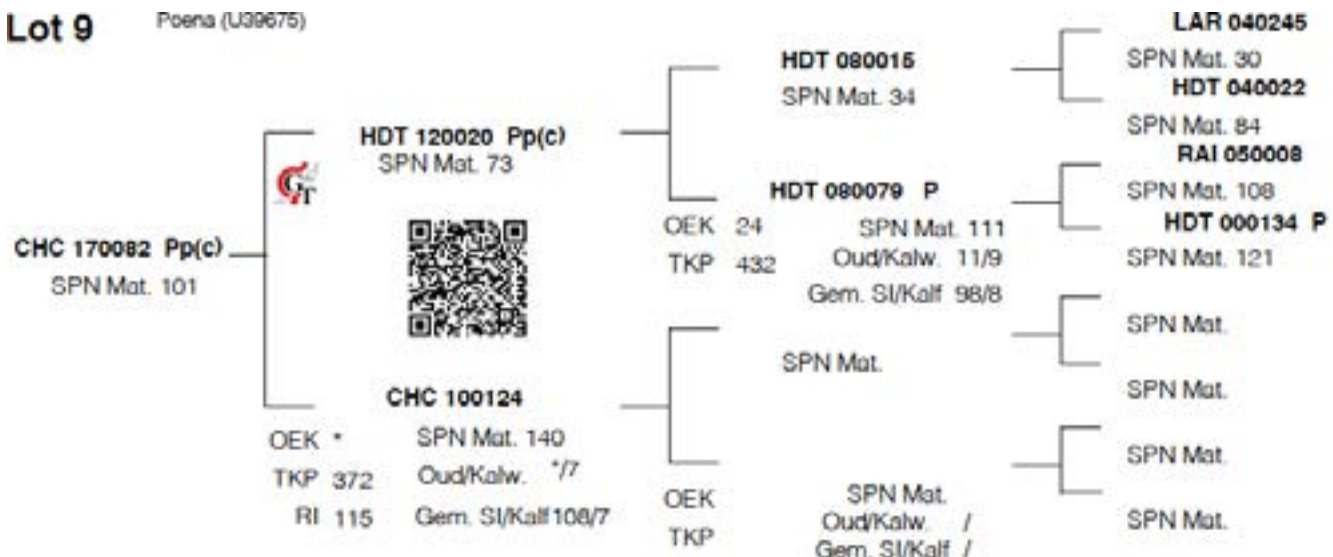

CHC 170082 / B

Boshoff Bonsmaras

Opmerking: Poena (Pp(c))

Geboorte 2017-10-30
datum:

Vader HDT 120020

Moeder CHC 100124

DIRECT CALF TRAITS			DAUGHTER TRAITS			GROWTH		EFF.	REP	MEASURE-MENTS	R:		
Progeny Birth Weight	Progeny Wean Weight		Ease of Calving	Milk prod.	Mature Weight	Post Wean Weight	Daily Gain	Feed Conv		Height & Length			
Breeding Value Indexes													
Birth Dir	Wean Dir		Birth Mat	Wean Mat	Mat Wgt	Post Wean	ADG	FCR	SC	Hgt	Lgt	LHR	
Acc	Acc		Acc	Acc	Acc	Acc	Acc	Acc	Acc	Acc	Acc	BWR	
												WWR	
Wgt kg	Wgt kg	Ind	kg	kg	kg	365d Ind	540d Ind	Ind	Ind	(mm)	(mm)	(mm)	
96	120		102	101	100	117	113	102	114	120	124	1.22	
1.49	22.7		-0.30	4.3	10.0	33.5	158	-51	20.8	18	48	-	
75	71		52	58	30	58	66	11	74	76	73		
37	274	124				-		109	-	366	1181	1442	48.1

Lot 9

Poena (U39675)