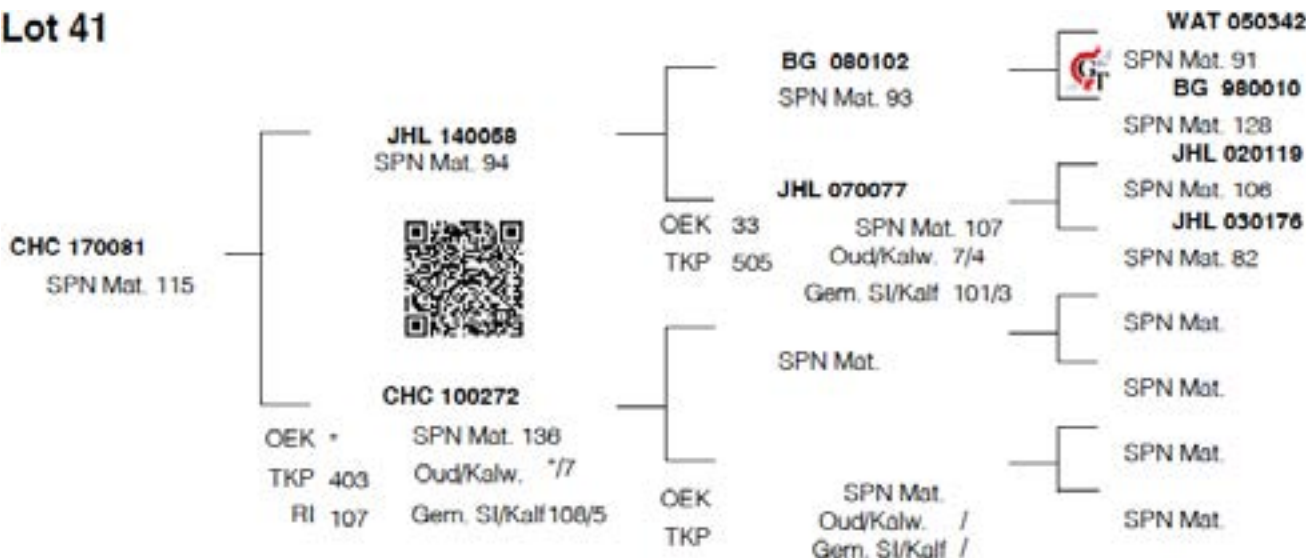

CHC 170081 / SP

Boshoff Bonsmaras

Geboorte 2017-10-02
datum:

Vader JHL 140058

Moeder CHC 100272

DIRECT CALF TRAITS			DAUGHTER TRAITS			GROWTH		EFF.	REP	MEASUREMENTS			R:
Progeny Birth Weight	Progeny Wean Weight		Ease of Calving	Milk prod.	Mature Weight	Post Wean Weight	Daily Gain	Feed Conv		Height & Length			
Breeding Value Indexes													
Birth Dir	Wean Dir		Birth Mat	Wean Mat	Mat Wgt	Post Wean	ADG	FCR	SC	Hgt	Lgt	LHR	
Acc	Acc		Acc	Acc	Acc	Acc	Acc	Acc	Acc	Acc	Acc	BWR	
Wgt kg	Wgt kg	Ind	kg	kg	kg	365d Ind	540d Ind	Ind	Ind	(mm)	(mm)	(mm)	WWR
92	127		88	115	114	136	137	111	133	134	135	1.21	
1.81	25.8		0.34	8.0	26.0	47.4	270	-70	35.9	30	63	-	
73	66		47	49	27	50	61	15	71	73	70		
37	233	103				-		127	-	385	1189	1436	42.4

Lot 41