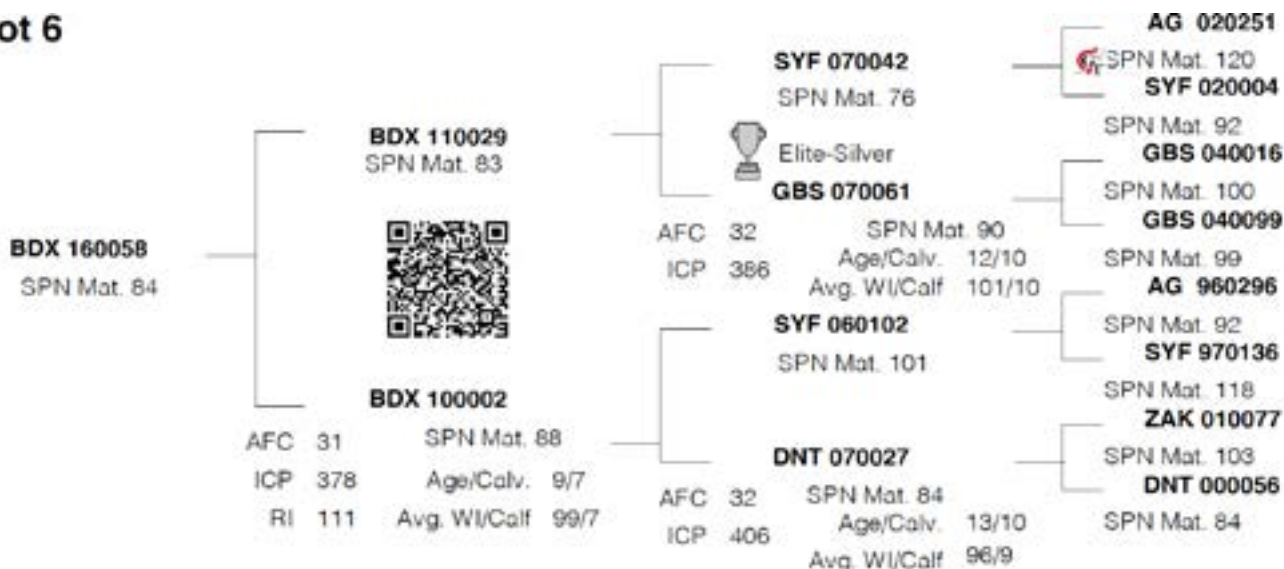

BDX 16 058 / SP

Bloemendal Bk

Geboorte 2016-10-04
datum:

Vader BDX 110029

Moeder BDX 100002

DIRECT CALF TRAITS			DAUGHTER TRAITS			GROWTH		EFF.	REP	MEASUREMENTS	R:
Progeny Birth Weight	Progeny Wean Weight		Ease of Calving	Milk prod.	Mature Weight	Post Wean Weight	Daily Gain	Feed Conv		Height & Length	

Breeding Value Indexes													
Birth Dir	Wean Dir		Birth Mat	Wean Mat	Mat Wgt	Post Wean	ADG	FCR	SC	Hgt	Lgt	LHR	
Acc	Acc		Acc	Acc	Acc	Acc	Acc	Acc	Acc	Acc	Acc	BWR	
Wgt kg	Wgt kg	Ind	kg	kg	kg	365d Ind	540d Ind	Ind	Ind	(mm)	(mm)	(mm)	WWR

104	97		104	84	83	96	92	95	89	78	88	1.21	
0.63	11.8		-0.36	-0.5	-10.0	19.1	58	-35	0.5	-17	-3	7.83	
77	59		51	53	45	58	66	18	74	76	73		
36	230	100				-		106	-	345	1147	1387	-

Lot 6