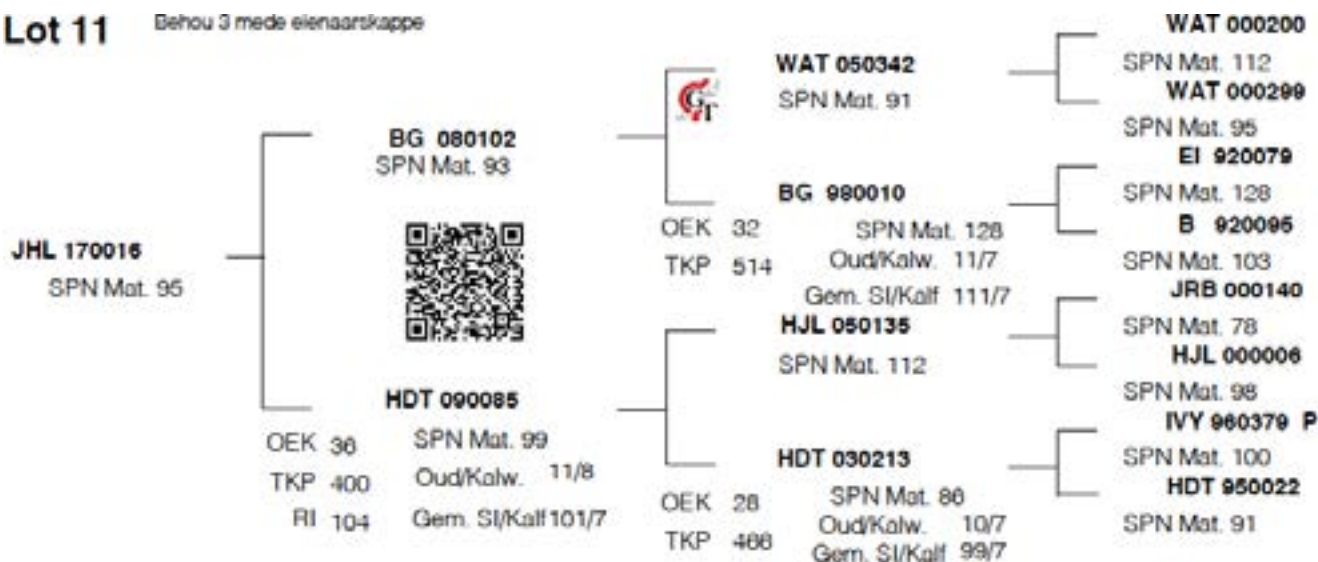

JHL 170016 / SP

Jan Boshoff Bdy

Geboorte 2017-04-12
datum:

Vader BG 080102

Moeder HDT 090085

DIRECT CALF TRAITS			DAUGHTER TRAITS			GROWTH		EFF.	REP	MEASURE-MENTS	R:	
Progeny Birth Weight	Progeny Wean Weight		Ease of Calving	Milk prod.	Mature Weight	Post Wean Weight	Daily Gain	Feed Conv		Height & Length		
Breeding Value Indexes												
Birth Dir	Wean Dir		Birth Mat	Wean Mat	Mat Wgt	Post Wean	ADG	FCR	SC	Hgt	Lgt	LHR
Acc	Acc		Acc	Acc	Acc	Acc	Acc	Acc	Acc	Acc	Acc	BWR
												WWR
Wgt kg	Wgt kg	Ind	kg	kg	kg	365d Ind	540d Ind	Ind	Ind	(mm)	(mm)	(mm)

98	122	103	95	124	123	119	114	112	91	101	1.18	
1.26	23.5	-0.32	2.5	36.0	37.7	187	-75	19.5	-6	16	-	
79	75	60	62	51	66	69	30	78	77	75		
38	201	102			-		94	-	357	1139	1339	44.9

Lot 11

Behou 3 mede eienaarskappe