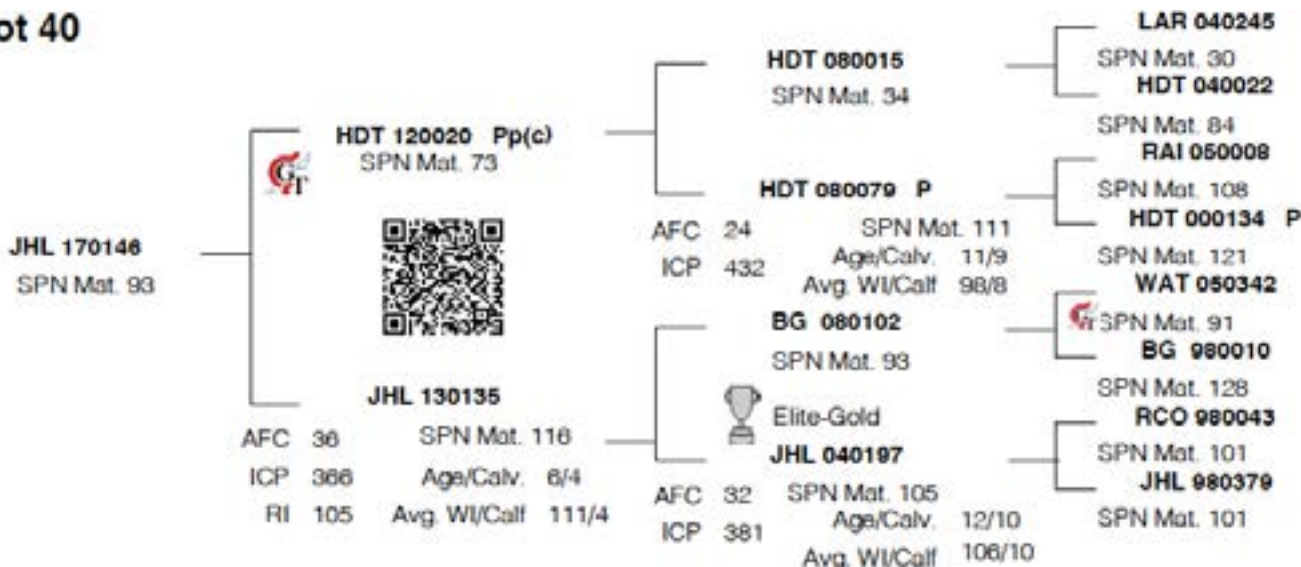

JHL 170146 / SP

Jan Boshoff Bdy

Geboorte 2017-11-02
datum:

Vader HDT 120020

Moeder JHL 130135

DIRECT CALF TRAITS			DAUGHTER TRAITS			GROWTH		EFF.	REP	MEASUREMENTS	R:
Progeny Birth Weight	Progeny Wean Weight		Ease of Calving	Milk prod.	Mature Weight	Post Wean Weight	Daily Gain	Feed Conv		Height & Length	

Breeding Value Indexes												
Birth Dir	Wean Dir		Birth Mat	Wean Mat	Mat Wgt	Post Wean	ADG	FCR	SC	Hgt	Lgt	LHR
Acc	Acc		Acc	Acc	Acc	Acc	Acc	Acc	Acc	Acc	Acc	BWR
Wgt kg	Wgt kg	Ind	kg	kg	kg	365d Ind	540d Ind	Ind	Ind	(mm)	(mm)	(mm)

93	123	106	93	116	121	115	111	110	121	120	1.2	
1.73	24.2	-0.48	2.0	27.0	36.4	167	-70	17.5	19	43	-	
76	73	53	55	42	63	68	19	75	76	74		
37	252	113			-		97	-	350	1153	1383	46.7

Lot 40