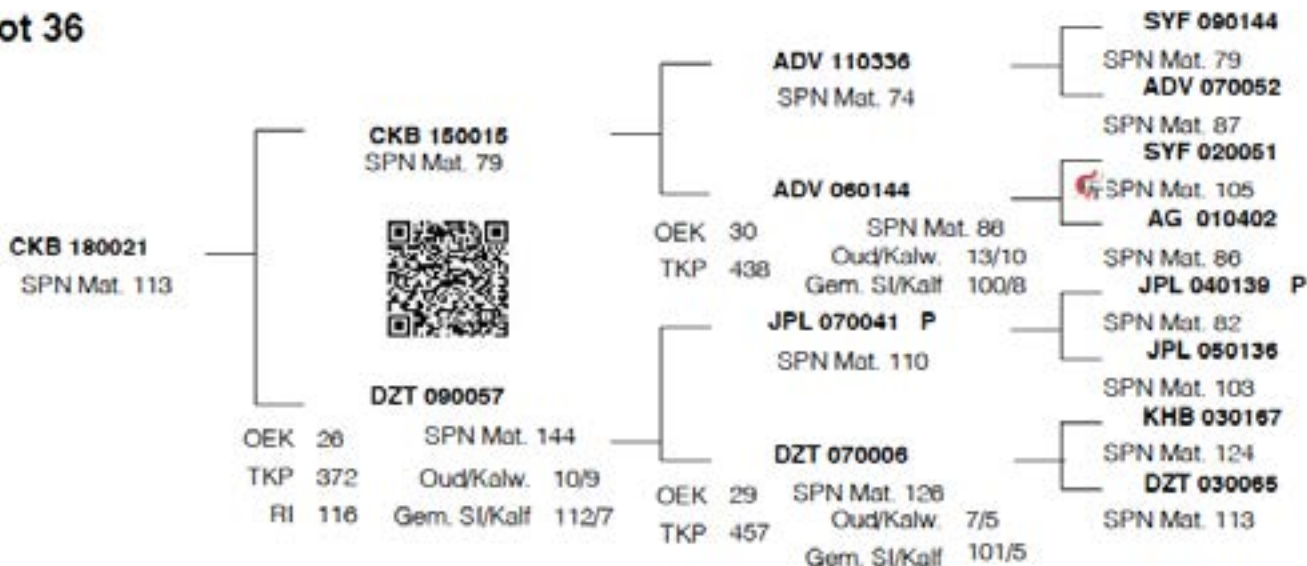

CKB 180021 / SP

Bloemendal Bk

Geboorte 2018-01-28
datum:

Vader CKB 150015

Moeder DZT 090057

DIRECT CALF TRAITS			DAUGHTER TRAITS			GROWTH		EFF.	REP	MEASUREMENTS	R:	
Progeny Birth Weight	Progeny Wean Weight		Ease of Calving	Milk prod.	Mature Weight	Post Wean Weight	Daily Gain	Feed Conv		Height & Length		
Breeding Value Indexes												
Birth Dir	Wean Dir		Birth Mat	Wean Mat	Mat Wgt	Post Wean	ADG	FCR	SC	Hgt	Lgt	LHR
Acc	Acc		Acc	Acc	Acc	Acc	Acc	Acc	Acc	Acc	Acc	BWR
												WWR
Wgt kg	Wgt kg	Ind	kg	kg	kg	365d Ind	540d Ind	Ind	Ind	(mm)	(mm)	(mm)

103	105	96	113	103	108	104	92	114	114	112	-
0.75	15.5	-0.02	7.4	13.0	27.6	118	-30	21.2	13	31	8.81
77	71	50	52	42	63	46	17	50	51	50	
43	200	110			121	115	-	-	-	-	-

Lot 36