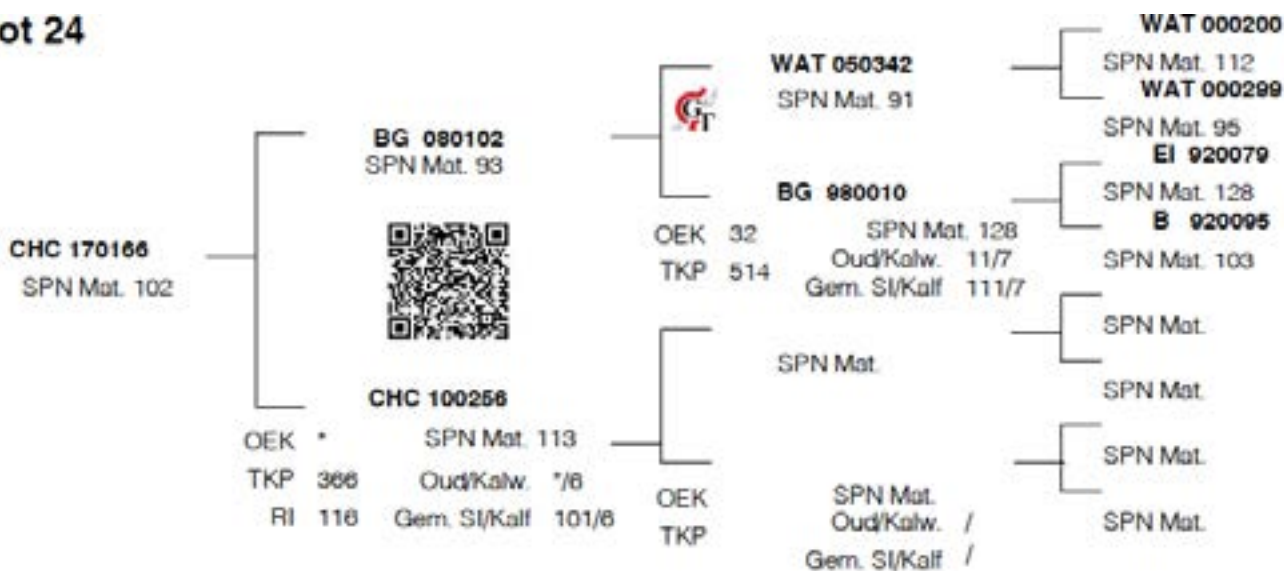

CHC 170166 / B

Boshoff Bonsmaras

Geboorte 2017-09-29
datum:

Vader BG 080102

Moeder CHC 100256

DIRECT CALF TRAITS			DAUGHTER TRAITS			GROWTH		EFF.	REP	MEASURE-MENTS	R:	
Progeny Birth Weight	Progeny Wean Weight		Ease of Calving	Milk prod.	Mature Weight	Post Wean Weight	Daily Gain	Feed Conv		Height & Length		
Breeding Value Indexes												
Birth Dir	Wean Dir		Birth Mat	Wean Mat	Mat Wgt	Post Wean	ADG	FCR	SC	Hgt	Lgt	LHR
Acc	Acc		Acc	Acc	Acc	Acc	Acc	Acc	Acc	Acc	Acc	BWR
												WWR
Wgt kg	Wgt kg	Ind	kg	kg	kg	365d Ind	540d Ind	Ind	Ind	(mm)	(mm)	(mm)

101	118	104	102	119	121	126	112	106	129	123	1.17
0.89	21.8	-0.37	4.6	31.0	36.5	221	-71	14.2	26	47	-
75	68	56	59	41	58	67	28	75	77	74	
37	243	104			-	109	-	327	1197	1405	47.9

Lot 24