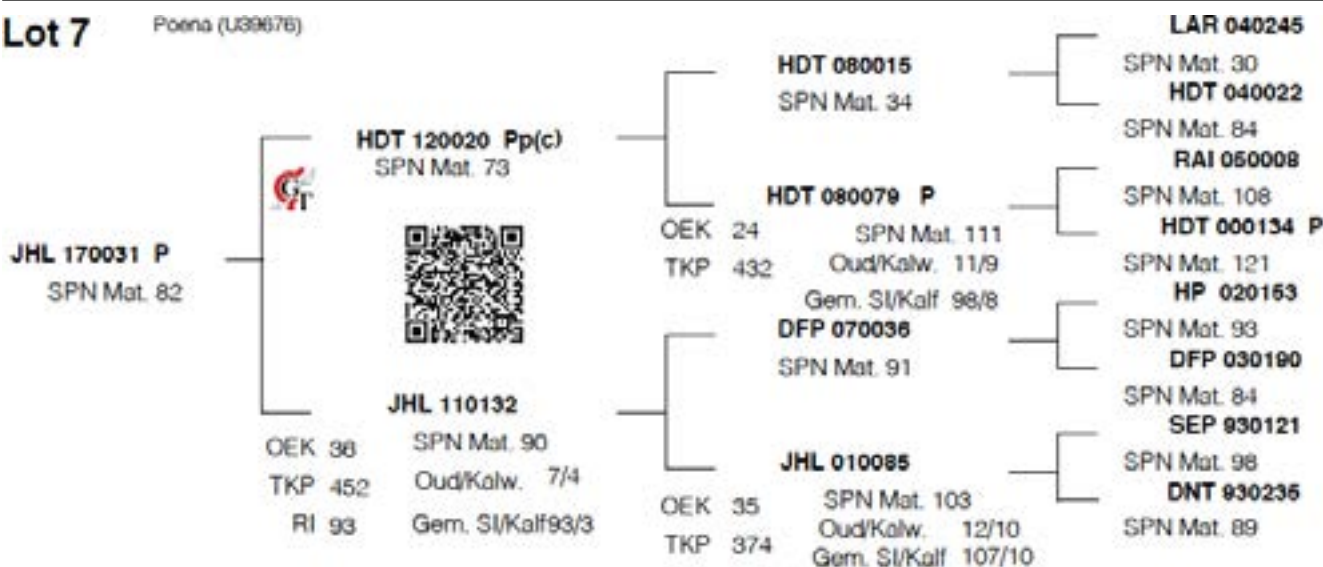

JHL 170031 / SP

Jan Boshoff Bdy

Opmerking: Poena (P)

Geboorte 2017-04-25
datum:

Vader HDT 120020

Moeder JHL 110132

DIRECT CALF TRAITS			DAUGHTER TRAITS			GROWTH		EFF.	REP	MEASUREMENTS			R:
Progeny Birth Weight	Progeny Wean Weight		Ease of Calving	Milk prod.	Mature Weight	Post Wean Weight	Daily Gain	Feed Conv		Height & Length			
Breeding Value Indexes													
Birth Dir	Wean Dir		Birth Mat	Wean Mat	Mat Wgt	Post Wean	ADG	FCR	SC	Hgt	Lgt	LHR	
Acc	Acc		Acc	Acc	Acc	Acc	Acc	Acc	Acc	Acc	Acc	BWR	
Wgt kg	Wgt kg	Ind	kg	kg	kg	365d Ind	540d Ind	Ind	Ind	(mm)	(mm)	(mm)	WWR
94	99		98	82	103	97	98	94	89	111	104	1.17	
1.65	13.1		-0.12	-1.1	13.0	19.7	86	-33	1.1	11	20	-	
77	72		52	54	38	82	68	17	76	77	74		
38	190	95				-		113	-	325	1185	1386	36.2

Lot 7

Poena (U39676)