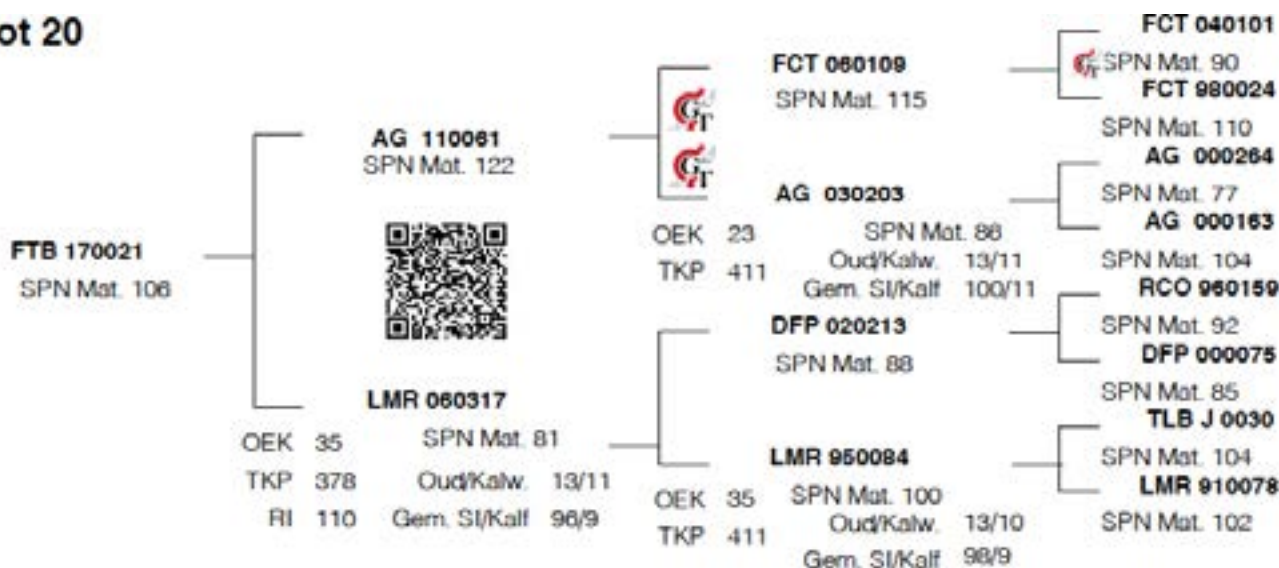

FTB 17 021 / SP

Frantasha Bonsmaras

Geboorte 2017-09-25
datum:

Vader AG 110061

Moeder LMR 060317

DIRECT CALF TRAITS			DAUGHTER TRAITS			GROWTH		EFF.	REP	MEASUREMENTS	R:	
Progeny Birth Weight	Progeny Wean Weight		Ease of Calving	Milk prod.	Mature Weight	Post Wean Weight	Daily Gain	Feed Conv		Height & Length		
Breeding Value Indexes												
Birth Dir	Wean Dir		Birth Mat	Wean Mat	Mat Wgt	Post Wean	ADG	FCR	SC	Hgt	Lgt	LHR
Acc	Acc		Acc	Acc	Acc	Acc	Acc	Acc	Acc	Acc	Acc	BWR
												WWR
Wgt kg	Wgt kg	Ind	kg	kg	kg	365d Ind	540d Ind	Ind	Ind	(mm)	(mm)	(mm)

98	99	103	106	95	107	100	91	105	88	104	-
1.19	12.9	-0.34	5.5	5.0	27.0	98	-28	13.6	-8	20	8.87
78	73	59	61	43	68	55	27	58	59	58	
44	198	95			100	105	-	-	-	-	37.6

Lot 20